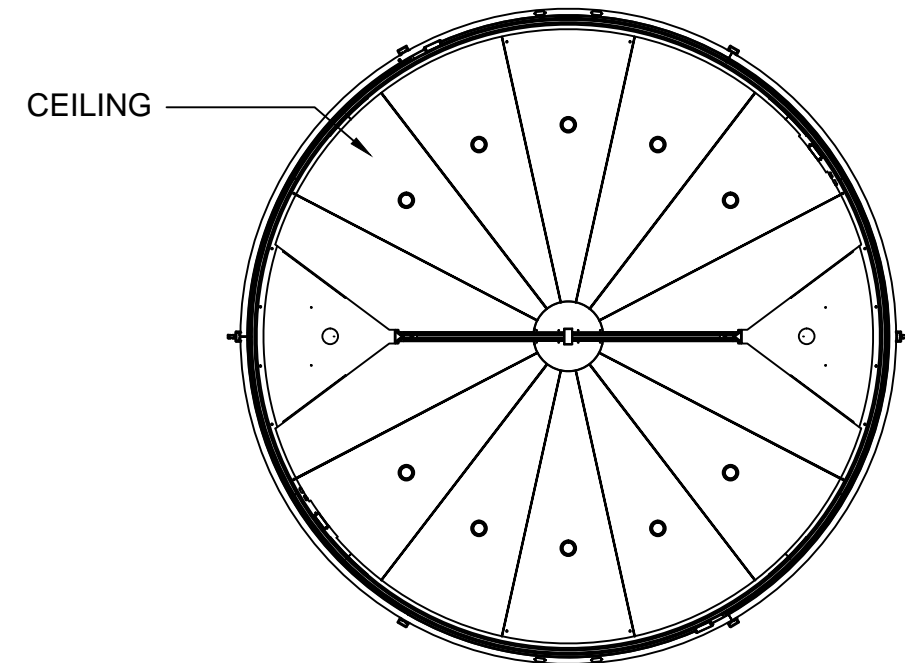

A-A
INSIDE

OUTSIDE

B-B
INSIDE

OUTSIDE

JUNCTIONS

OUTSIDE VIEW

FLOOR

CANOPY COVER

CABLING

SIDE VIEW

DRAWINGNUMBER DUOTOUR	REV. -	SHEET 1 / 6	COLLAPSIBLE DOORS
DOORNUMBER DTAC2403	PROJECTNUMBER ---		
REV. BY MDG		4-2-2013	 © BOON EDAM WWW.BOONEDAM.COM
DESCR. ----			
DRAWN ---		5-5-2010	FORMAT A3
CHECKED ----			UNITS MM
STATUS RELEASED			SCALE 1:50