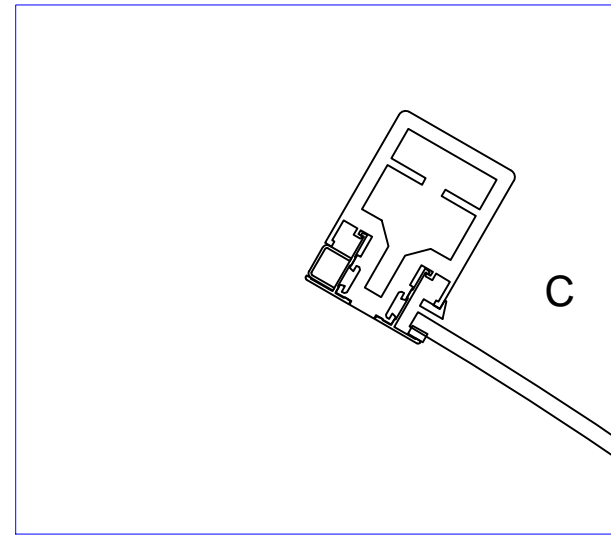

A-A
INSIDE

OUTSIDE

B-B
INSIDE

OUTSIDE

JUNCTIONS

OUTSIDE VIEW

FLOOR

CANOPY COVER

CABLING

SIDE VIEW

DRAWINGNUMBER DUOTOUR	REV. -	SHEET 1 / 6	COLLAPSIBLE DOORS
DOORNUMBER DTAC2403	PROJECTNUMBER ---		
REV. BY MDG		4-2-2013	 © BOON EDAM WWW.BOONEDAM.COM
DESCR. ----			
DRAWN ---		5-5-2010	FORMAT A3
CHECKED ----			UNITS MM
STATUS RELEASED			SCALE 1:50

FOR INFORMATION

Duotour

FOR INFORMATION			
Duotour			
DRAWINGNUMBER DUOTOUR	REV. -	SHEET 2 / 6	COLLAPSIBLE DOORS
DOORNUMBER DTAC2403	PROJECTNUMBER ---		
REV. BY MDG	4-2-2013		
DESCR. ----	© BOON EDAM WWW.BOONEDAM.COM		
DRAWN ---	5-5-2010		FORMAT A3
CHECKED ----			UNITS MM
STATUS RELEASED			SCALE 1:100 (1:4)