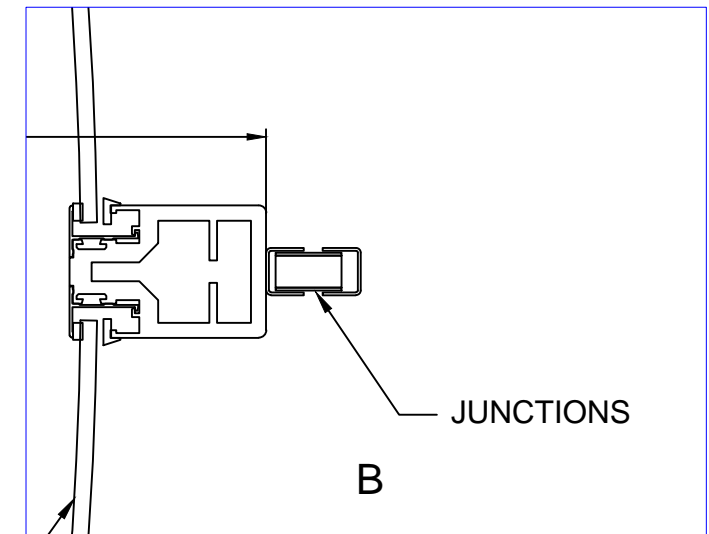

CABLING

SIDE VIEW

DRAWINGNUMBER DUOTOUR	REV. -	SHEET 1 / 6	COLLAPSIBLE DOORS
DOORNUMBER DTAC2403	PROJECTNUMBER ---		
REV. BY MDG		4-2-2013	 © BOON EDAM WWW.BOONEDAM.COM
DESCR. ----			
DRAWN ---		5-5-2010	FORMAT A3
CHECKED ----			UNITS MM
STATUS RELEASED			SCALE 1:50

FOR INFORMATION

Duotour

FOR INFORMATION			
Duotour			
DRAWINGNUMBER DUOTOUR	REV. -	SHEET 2 / 6	COLLAPSIBLE DOORS
DOORNUMBER DTAC2403	PROJECTNUMBER ---		
REV. BY MDG	4-2-2013		
DESCR. ----	© BOON EDAM WWW.BOONEDAM.COM		
DRAWN ---	5-5-2010		FORMAT A3
CHECKED ----			UNITS MM
STATUS RELEASED			SCALE 1:100 (1:4)