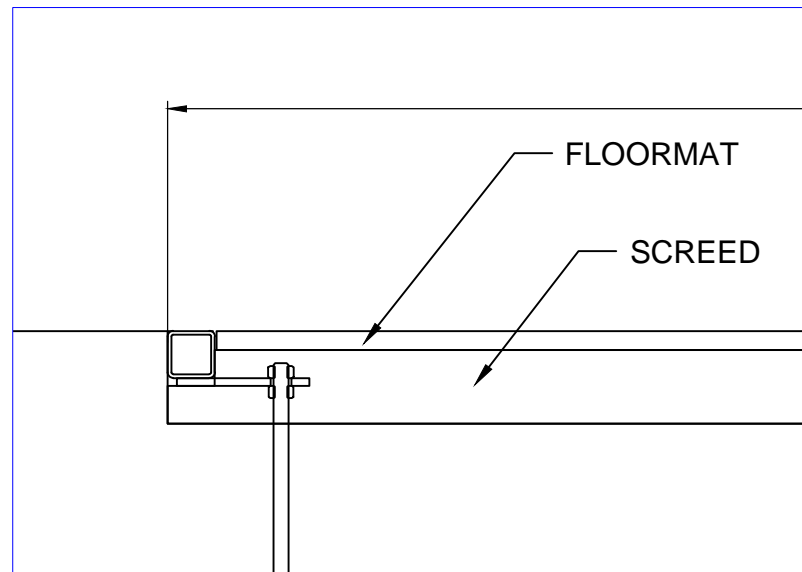

OUTSIDE

INSIDE

NOT BY BOON EDAM BV

D-D

FOR INFORMATION

Duotour			
DRAWINGNUMBER	REV.	SHEET	COLLAPSIBLE DOORS
DUOTOUR	-	6 / 6	
DOORNUMBER	PROJECTNUMBER		 © BOON EDAM WWW.BOONEDAM.COM
DTAC2403	---		
REV. BY MDG	4-2-2013		
DESCR.	----		FORMAT A3 UNITS MM SCALE 1:100 (1:4)
DRAWN	---	5-5-2010	
CHECKED	----		
STATUS	RELEASED