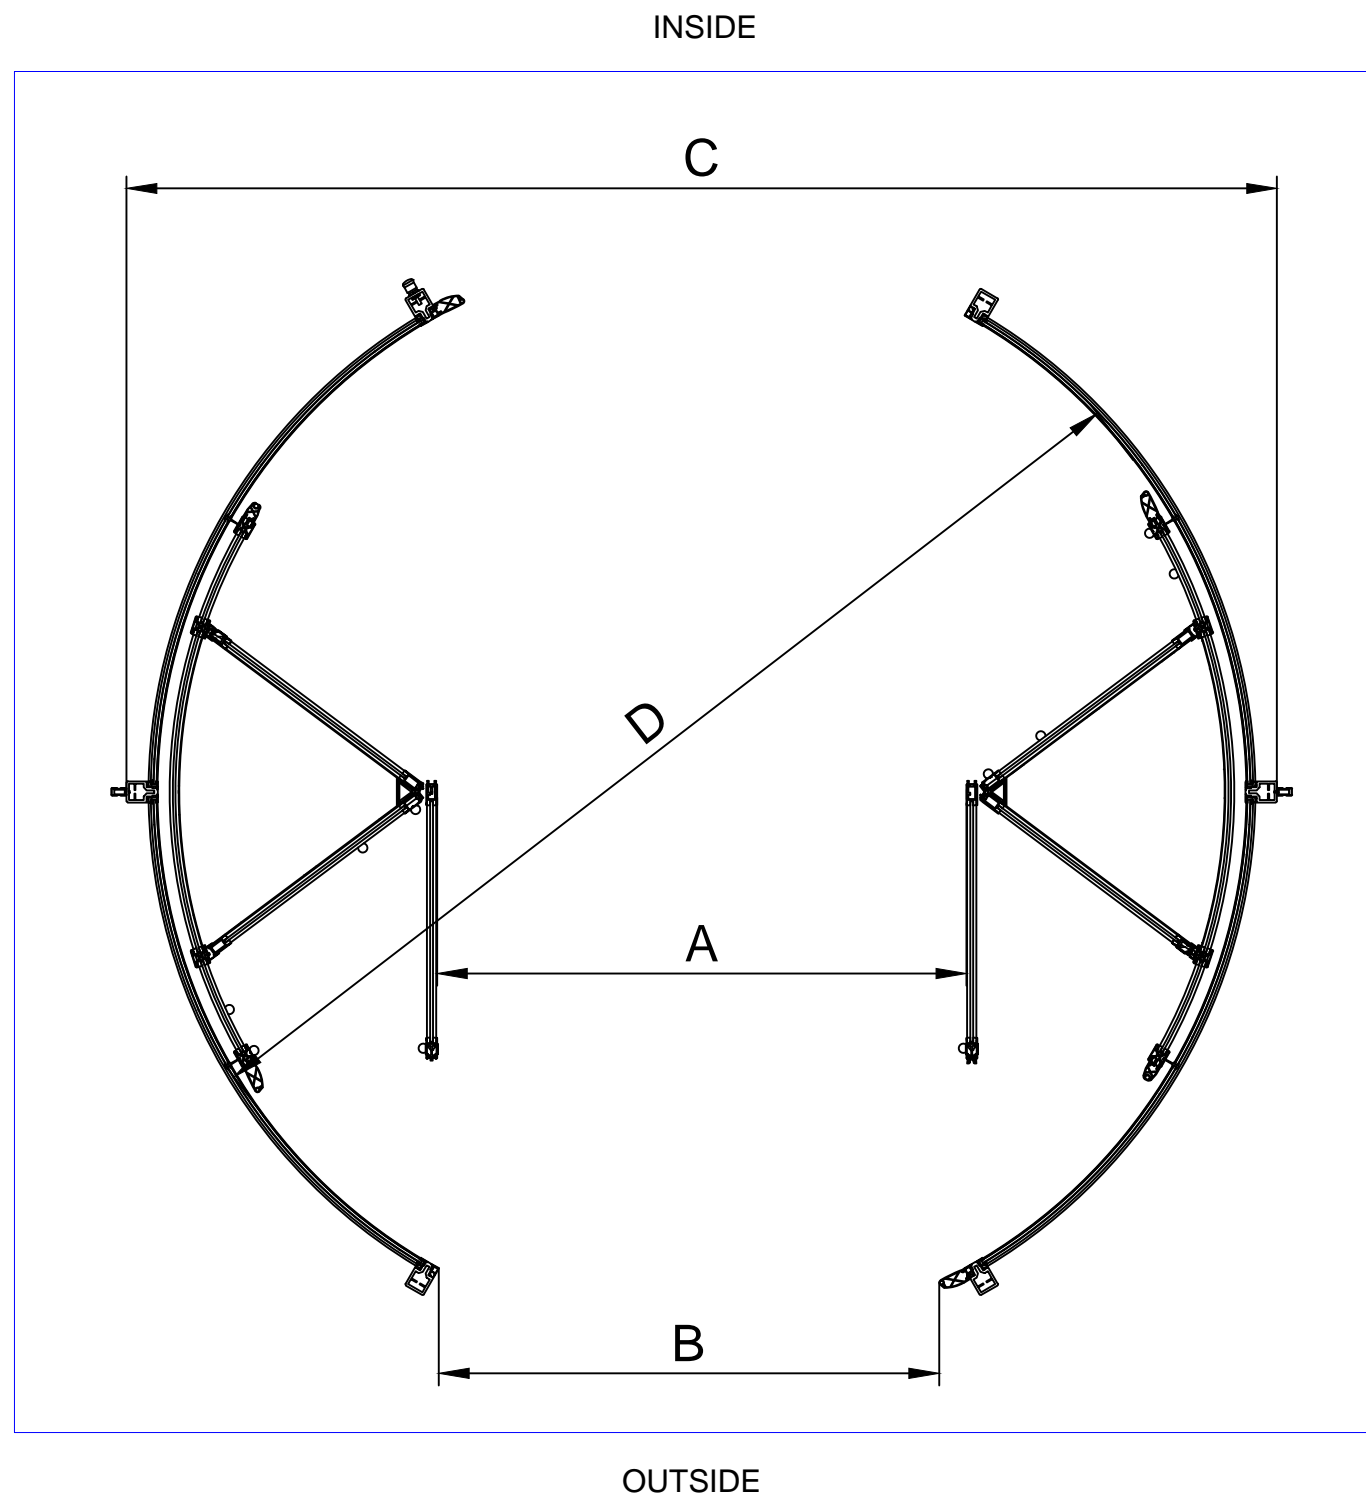

OUTSIDE

C-C

INSIDE

FOR INFORMATION

Duotour			
DRAWINGNUMBER	REV.	SHEET	COLLAPSIBLE DOORS
DUOTOUR	-	4 / 6	
DOORNUMBER	PROJECTNUMBER		 © BOON EDAM WWW.BOONEDAM.COM
DTAC2403	---		
REV. BY	MDG	4-2-2013	
DESCR.	----		
DRAWN	---	5-5-2010	FORMAT A3
CHECKED	----		UNITS MM
STATUS	RELEASED	SCALE 1:100 (1:4)	