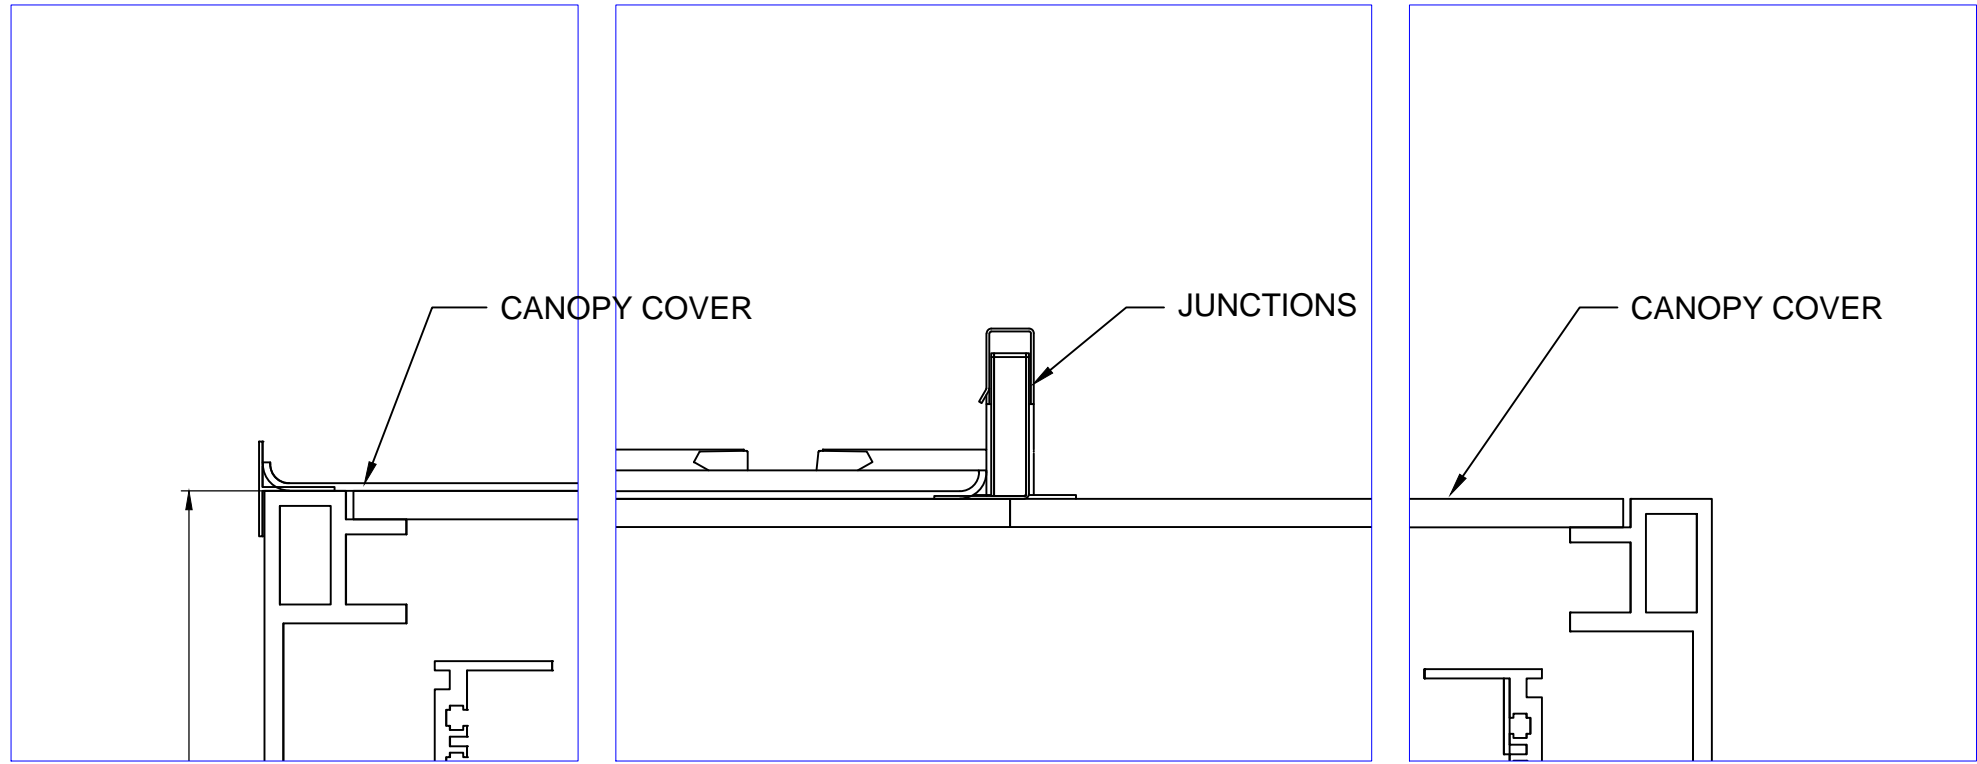

OUTSIDE

C-C

INSIDE

FOR INFORMATION

Duotour			
DRAWINGNUMBER	REV.	SHEET	COLLAPSIBLE DOORS
DUOTOUR	-	4 / 6	
DOORNUMBER	PROJECTNUMBER		 © BOON EDAM WWW.BOONEDAM.COM
DTAC2403	---		
REV. BY	MDG	4-2-2013	
DESCR.	----		
DRAWN	---	5-5-2010	FORMAT A3
CHECKED	----		UNITS MM
STATUS	RELEASED	SCALE 1:100 (1:4)