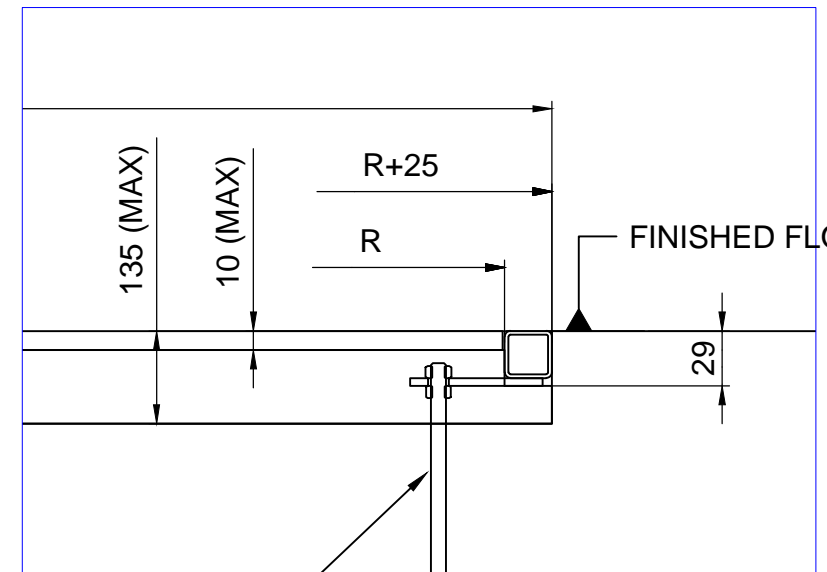

OUTSIDE

INSIDE

NOT BY BOON EDAM BV

D-D

FOR INFORMATION

Duotour			
DRAWINGNUMBER	REV.	SHEET	COLLAPSIBLE DOORS
DUOTOUR	-	6 / 6	
DOORNUMBER	PROJECTNUMBER		 © BOON EDAM WWW.BOONEDAM.COM
DTAC2403	---		
REV. BY MDG	4-2-2013		
DESCR.	----		FORMAT A3 UNITS MM SCALE 1:100 (1:4)
DRAWN	---	5-5-2010	
CHECKED	----		
STATUS	RELEASED