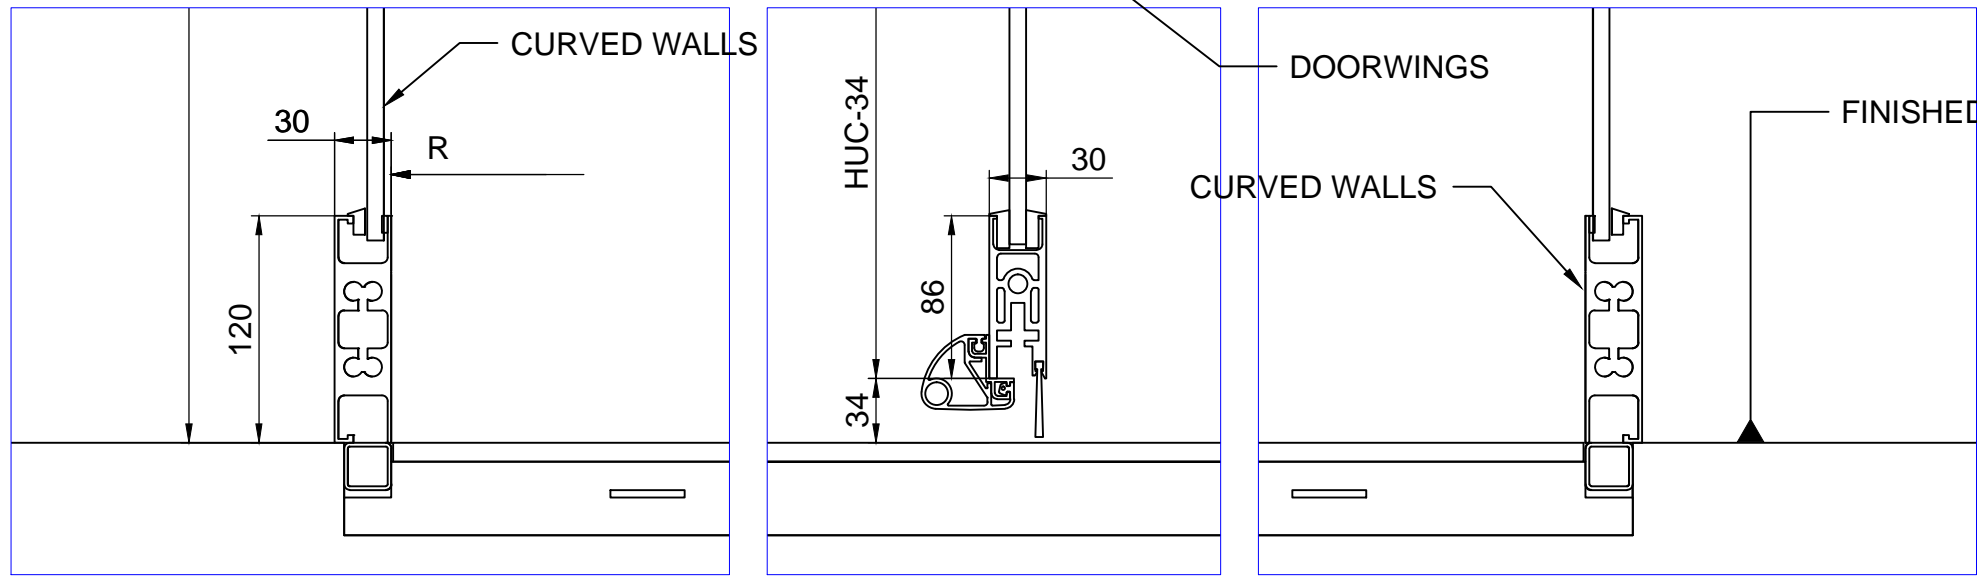

OUTSIDE

C-C

INSIDE

FOR INFORMATION

Duotour			
DRAWINGNUMBER	REV.	SHEET	COLLAPSIBLE DOORS
DUOTOUR	-	4 / 6	
DOORNUMBER	PROJECTNUMBER		 © BOON EDAM WWW.BOONEDAM.COM
DTAC2403	---		
REV. BY	MDG	4-2-2013	
DESCR.	----		
DRAWN	---	5-5-2010	FORMAT A3
CHECKED	----		UNITS MM
STATUS	RELEASED	SCALE 1:100 (1:4)