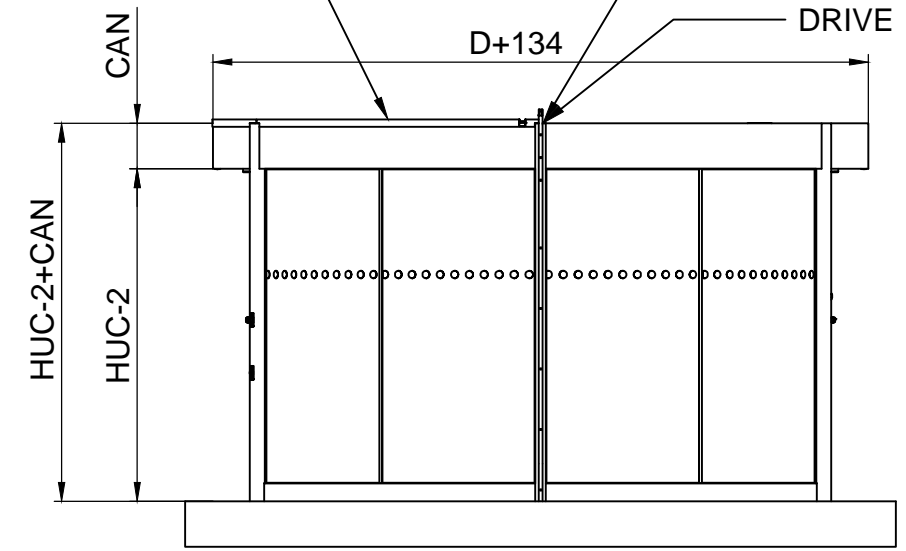

A-A
INSIDE

OUTSIDE

B-B
INSIDE

OUTSIDE

JUNCTIONS

OUTSIDE VIEW

FLOOR

CANOPY COVER

CABLING

SIDE VIEW

DRAWINGNUMBER DUOTOUR	REV. -	SHEET 1 / 6	COLLAPSIBLE DOORS
DOORNUMBER DTAC2403	PROJECTNUMBER ---		
REV. BY MDG		4-2-2013	 © BOON EDAM WWW.BOONEDAM.COM
DESCR. ----			
DRAWN ---		5-5-2010	FORMAT A3
CHECKED ----			UNITS MM
STATUS RELEASED			SCALE 1:50

FOR INFORMATION

Duotour

FOR INFORMATION			
Duotour			
DRAWINGNUMBER DUOTOUR	REV. -	SHEET 2 / 6	COLLAPSIBLE DOORS
DOORNUMBER DTAC2403	PROJECTNUMBER ---		
REV. BY MDG	4-2-2013		
DESCR. ----	© BOON EDAM WWW.BOONEDAM.COM		
DRAWN ---	5-5-2010		FORMAT A3
CHECKED ----			UNITS MM
STATUS RELEASED			SCALE 1:100 (1:4)