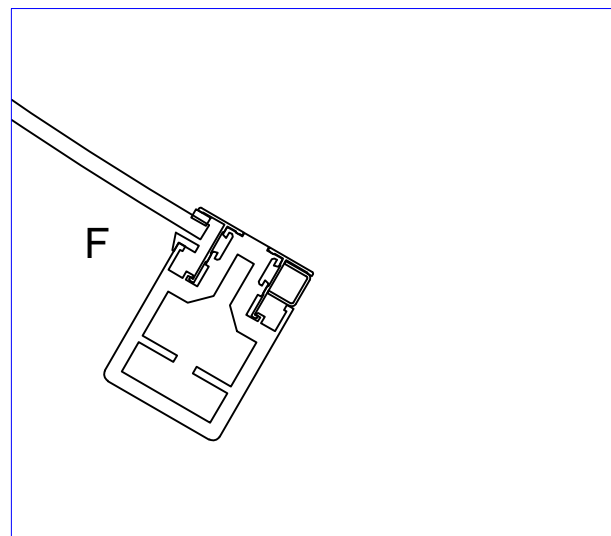

FOR INFORMATION			
Duotour			
DRAWINGNUMBER DUOTOUR	REV. -	SHEET 2 / 6	COLLAPSIBLE DOORS
DOORNUMBER DTAC2403	PROJECTNUMBER ---		
REV. BY MDG	4-2-2013		
DESCR. ----	© BOON EDAM WWW.BOONEDAM.COM		
DRAWN ---	5-5-2010		FORMAT A3
CHECKED ----			UNITS MM
STATUS RELEASED			SCALE 1:100 (1:4)