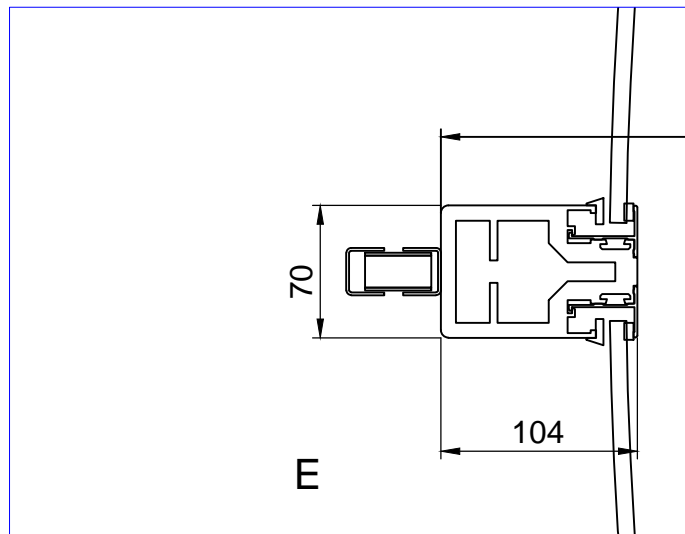

CABLING

SIDE VIEW

DRAWINGNUMBER DUOTOUR	REV. -	SHEET 1 / 6	COLLAPSIBLE DOORS
DOORNUMBER DTAC2403	PROJECTNUMBER ---		
REV. BY MDG		4-2-2013	 © BOON EDAM WWW.BOONEDAM.COM
DESCR. ----			
DRAWN ---		5-5-2010	FORMAT A3
CHECKED ----			UNITS MM
STATUS RELEASED			SCALE 1:50

FOR INFORMATION

Duotour

FOR INFORMATION			
Duotour			
DRAWINGNUMBER DUOTOUR	REV. -	SHEET 2 / 6	COLLAPSIBLE DOORS
DOORNUMBER DTAC2403	PROJECTNUMBER ---		
REV. BY MDG	4-2-2013		
DESCR. ----	© BOON EDAM WWW.BOONEDAM.COM		
DRAWN ---	5-5-2010		FORMAT A3
CHECKED ----			UNITS MM
STATUS RELEASED			SCALE 1:100 (1:4)