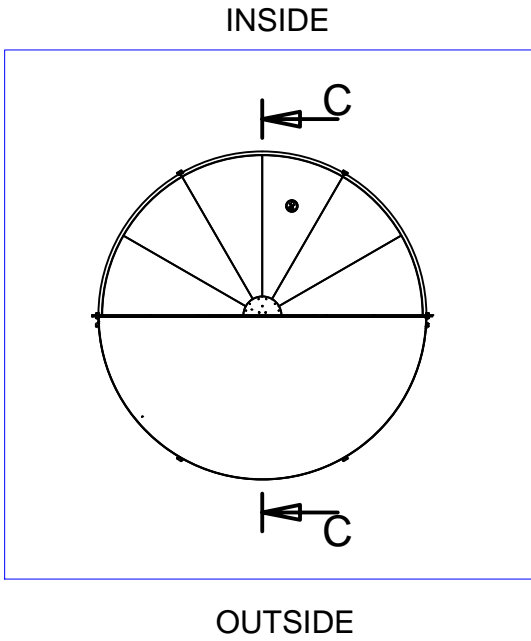

OUTSIDE

C-C

INSIDE

FOR INFORMATION

Duotour			
DRAWINGNUMBER	REV.	SHEET	COLLAPSIBLE DOORS
DUOTOUR	-	4 / 6	
DOORNUMBER	PROJECTNUMBER		 © BOON EDAM WWW.BOONEDAM.COM
DTAC2403	---		
REV. BY	MDG	4-2-2013	
DESCR.	----		
DRAWN	---	5-5-2010	FORMAT A3
CHECKED	----		UNITS MM
STATUS	RELEASED	SCALE 1:100 (1:4)