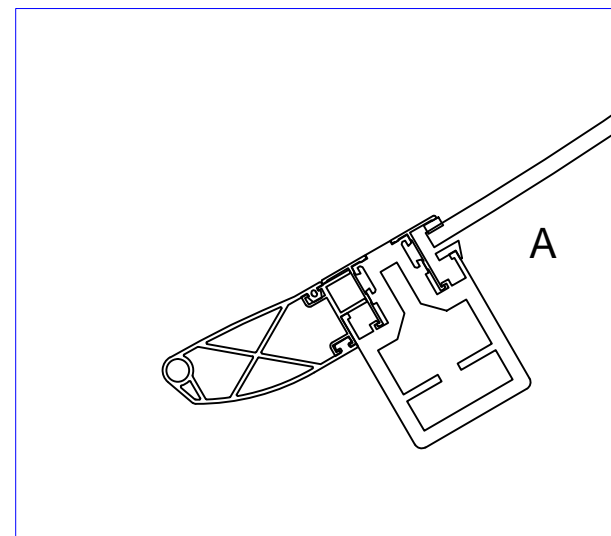

A-A
INSIDE

OUTSIDE

B-B
INSIDE

OUTSIDE

JUNCTIONS

OUTSIDE VIEW

FLOOR

CANOPY COVER

CABLING

SIDE VIEW

DRAWINGNUMBER DUOTOUR	REV. -	SHEET 1 / 6	COLLAPSIBLE DOORS
DOORNUMBER DTAC2403	PROJECTNUMBER ---		
REV. BY MDG		4-2-2013	 © BOON EDAM WWW.BOONEDAM.COM
DESCR. ----			
DRAWN ---		5-5-2010	FORMAT A3
CHECKED ----			UNITS MM
STATUS RELEASED			SCALE 1:50

FOR INFORMATION

Duotour

FOR INFORMATION			
Duotour			
DRAWINGNUMBER DUOTOUR	REV. -	SHEET 2 / 6	COLLAPSIBLE DOORS
DOORNUMBER DTAC2403	PROJECTNUMBER ---		
REV. BY MDG	4-2-2013		
DESCR. ----	© BOON EDAM WWW.BOONEDAM.COM		
DRAWN ---	5-5-2010		FORMAT A3
CHECKED ----			UNITS MM
STATUS RELEASED			SCALE 1:100 (1:4)