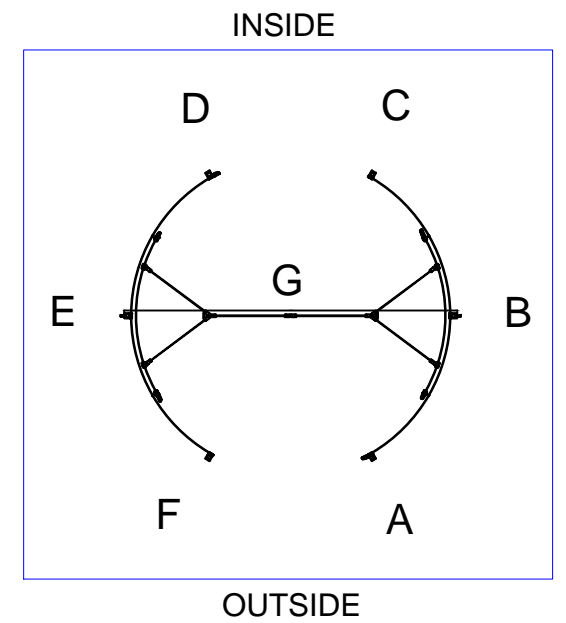

FOR INFORMATION			
Duotour			
DRAWINGNUMBER DUOTOUR	REV. -	SHEET 2 / 6	COLLAPSIBLE DOORS
DOORNUMBER DTAC2403	PROJECTNUMBER ---		
REV. BY MDG	4-2-2013		
DESCR. ----	© BOON EDAM WWW.BOONEDAM.COM		
DRAWN ---	5-5-2010		FORMAT A3
CHECKED ----			UNITS MM
STATUS RELEASED			SCALE 1:100 (1:4)