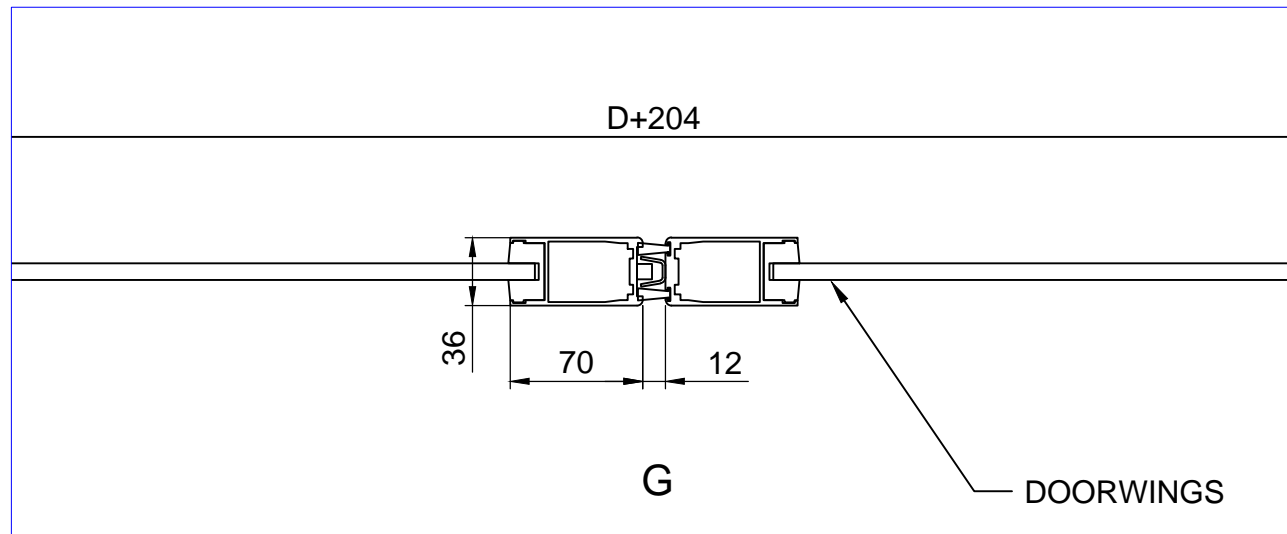

A-A
INSIDE

OUTSIDE

B-B
INSIDE

OUTSIDE

JUNCTIONS

OUTSIDE VIEW

FLOOR

CANOPY COVER

CABLING

SIDE VIEW

DRAWINGNUMBER DUOTOUR	REV. -	SHEET 1 / 6	COLLAPSIBLE DOORS
DOORNUMBER DTAC2403	PROJECTNUMBER ---		
REV. BY MDG		4-2-2013	 © BOON EDAM WWW.BOONEDAM.COM
DESCR. ----			
DRAWN ---		5-5-2010	FORMAT A3
CHECKED ----			UNITS MM
STATUS RELEASED			SCALE 1:50

FOR INFORMATION

Duotour

FOR INFORMATION			
Duotour			
DRAWINGNUMBER DUOTOUR	REV. -	SHEET 2 / 6	COLLAPSIBLE DOORS
DOORNUMBER DTAC2403	PROJECTNUMBER ---		
REV. BY MDG	4-2-2013		
DESCR. ----	© BOON EDAM WWW.BOONEDAM.COM		
DRAWN ---	5-5-2010		FORMAT A3
CHECKED ----			UNITS MM
STATUS RELEASED			SCALE 1:100 (1:4)