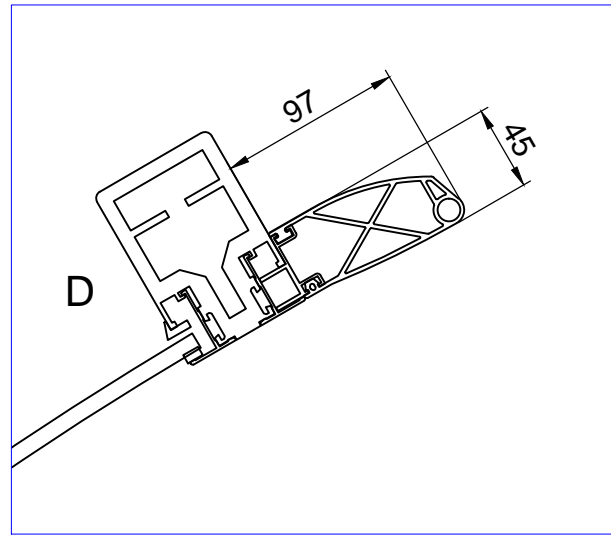

CABLING

SIDE VIEW

DRAWINGNUMBER DUOTOUR	REV. -	SHEET 1 / 6	COLLAPSIBLE DOORS
DOORNUMBER DTAC2403	PROJECTNUMBER ---		
REV. BY MDG		4-2-2013	 © BOON EDAM WWW.BOONEDAM.COM
DESCR. ----			
DRAWN ---		5-5-2010	FORMAT A3
CHECKED ----			UNITS MM
STATUS RELEASED			SCALE 1:50

FOR INFORMATION

Duotour

FOR INFORMATION			
Duotour			
DRAWINGNUMBER DUOTOUR	REV. -	SHEET 2 / 6	COLLAPSIBLE DOORS
DOORNUMBER DTAC2403	PROJECTNUMBER ---		
REV. BY MDG	4-2-2013		
DESCR. ----	© BOON EDAM WWW.BOONEDAM.COM		
DRAWN ---	5-5-2010		FORMAT A3
CHECKED ----			UNITS MM
STATUS RELEASED			SCALE 1:100 (1:4)