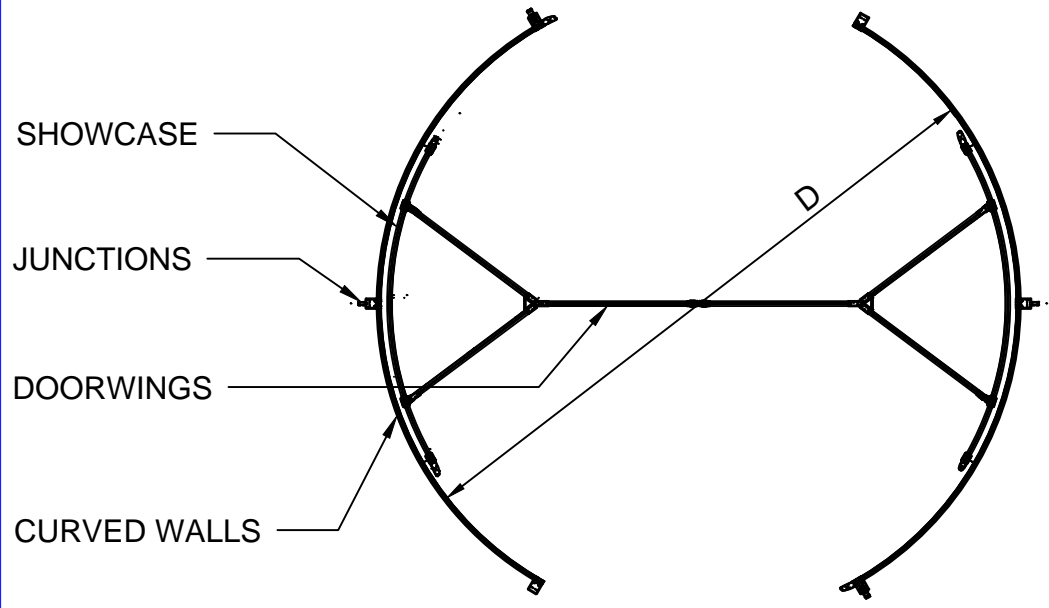

A-A
INSIDE

OUTSIDE

B-B
INSIDE

OUTSIDE

JUNCTIONS

OUTSIDE VIEW

FLOOR

CANOPY COVER

CABLING

SIDE VIEW

DRAWINGNUMBER DUOTOUR	REV. -	SHEET 1 / 6	COLLAPSIBLE DOORS
DOORNUMBER DTAC2403	PROJECTNUMBER ---		
REV. BY MDG		4-2-2013	 © BOON EDAM WWW.BOONEDAM.COM
DESCR. ----			
DRAWN ---		5-5-2010	FORMAT A3
CHECKED ----			UNITS MM
STATUS RELEASED			SCALE 1:50