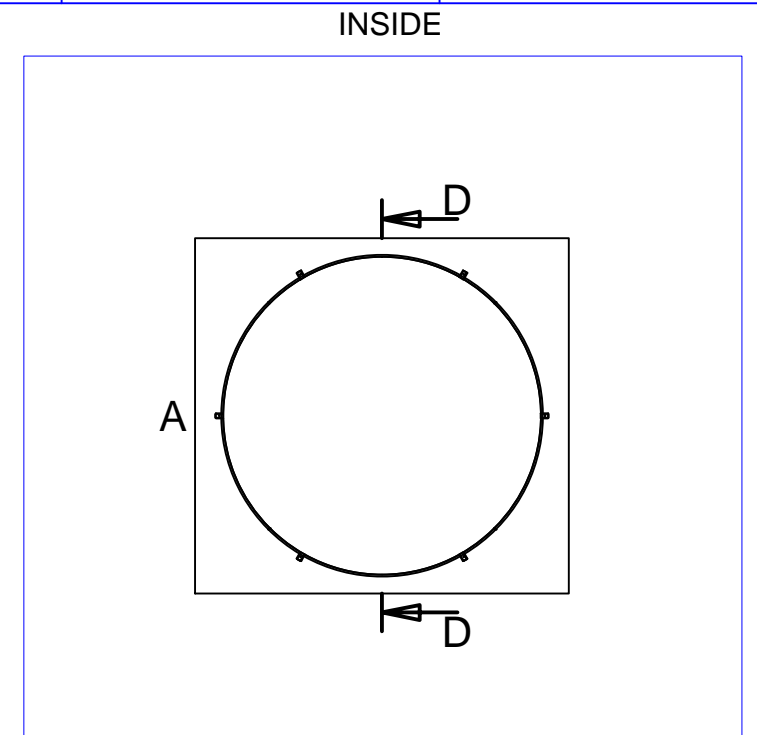

POSITION FROM CURVED WALL STUDS