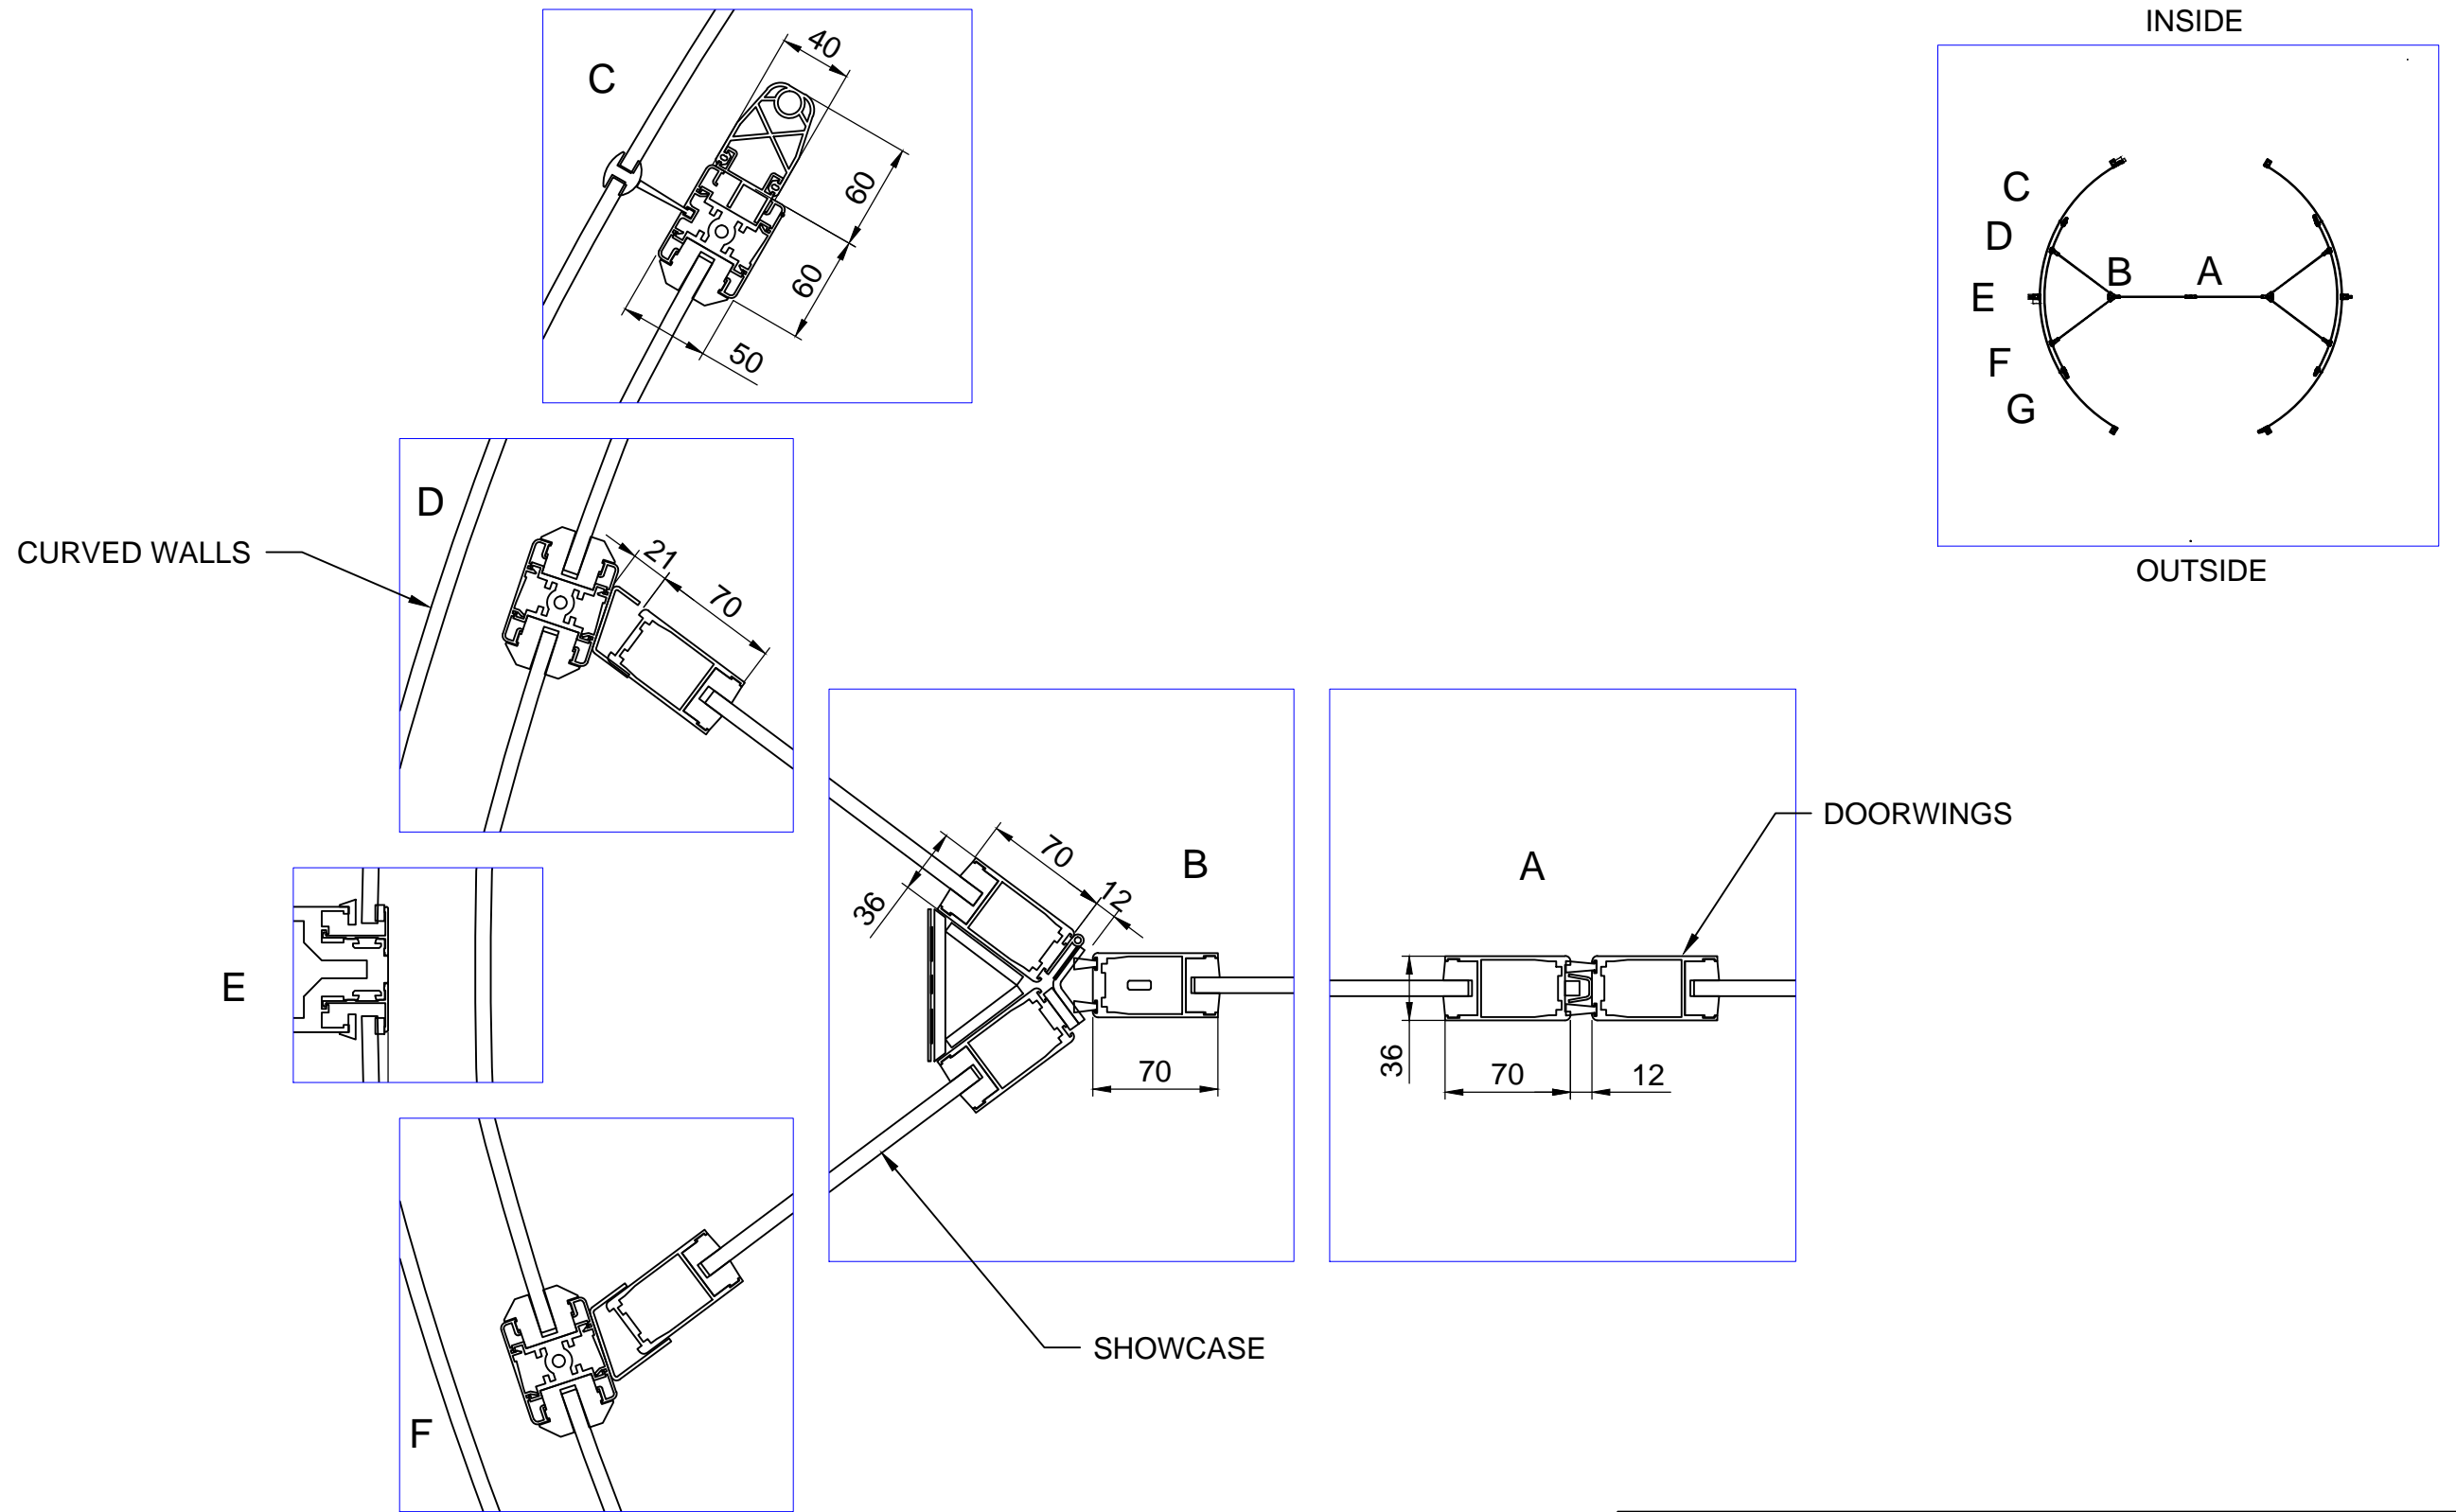

A-A
INSIDE

OUTSIDE

B-B
INSIDE

OUTSIDE

JUNCTIONS

OUTSIDE VIEW

FLOOR

CANOPY COVER

CABLING

SIDE VIEW

DRAWINGNUMBER DUOTOUR	REV. -	SHEET 1 / 6	COLLAPSIBLE DOORS
DOORNUMBER DTAC2403	PROJECTNUMBER ---		
REV. BY MDG		4-2-2013	 © BOON EDAM WWW.BOONEDAM.COM
DESCR. ----			
DRAWN ---		5-5-2010	FORMAT A3
CHECKED ----			UNITS MM
STATUS RELEASED			SCALE 1:50

FOR INFORMATION

Duotour

FOR INFORMATION			
Duotour			
DRAWINGNUMBER DUOTOUR	REV. -	SHEET 2 / 6	COLLAPSIBLE DOORS
DOORNUMBER DTAC2403	PROJECTNUMBER ---		
REV. BY MDG	4-2-2013		
DESCR. ----	© BOON EDAM WWW.BOONEDAM.COM		
DRAWN ---	5-5-2010		FORMAT A3
CHECKED ----			UNITS MM
STATUS RELEASED			SCALE 1:100 (1:4)