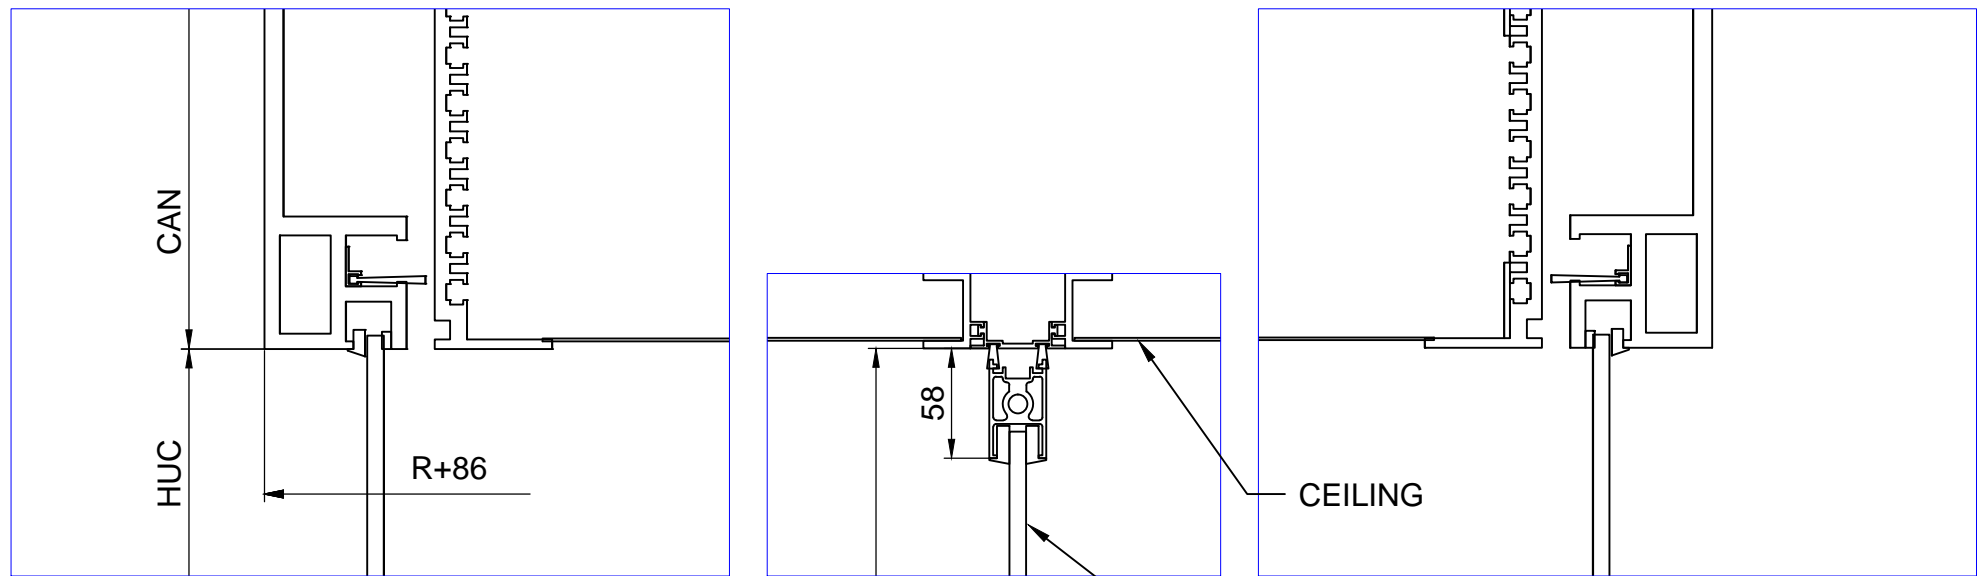

OUTSIDE

C-C

INSIDE

FOR INFORMATION

Duotour			
DRAWINGNUMBER	REV.	SHEET	COLLAPSIBLE DOORS
DUOTOUR	-	4 / 6	
DOORNUMBER	PROJECTNUMBER		 © BOON EDAM WWW.BOONEDAM.COM
DTAC2403	---		
REV. BY	MDG	4-2-2013	
DESCR.	----		
DRAWN	---	5-5-2010	FORMAT A3
CHECKED	----		UNITS MM
STATUS	RELEASED	SCALE 1:100 (1:4)