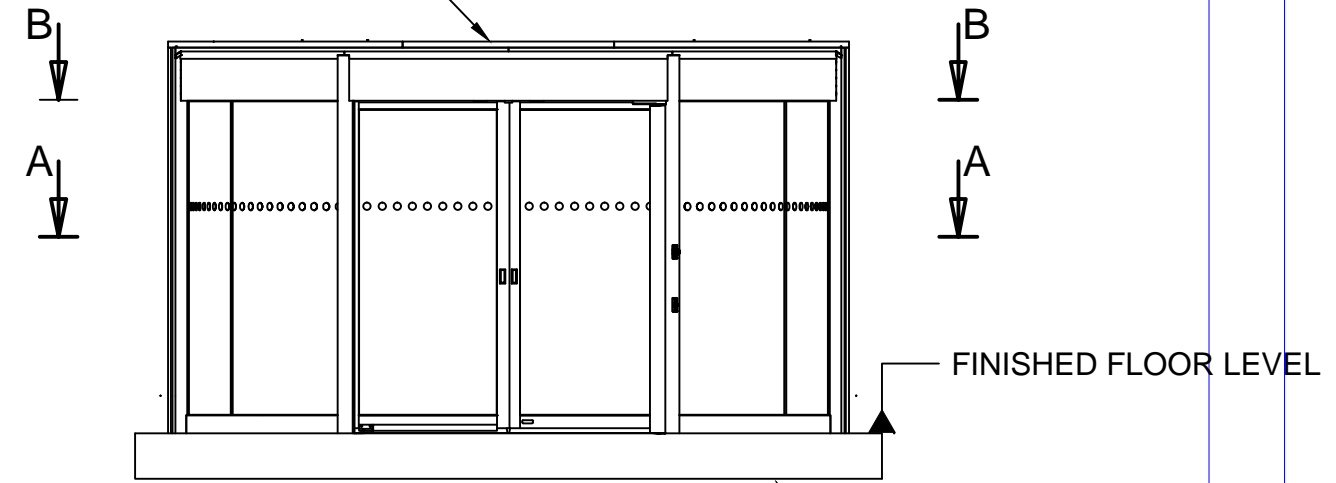

A-A
INSIDE

OUTSIDE

B-B
INSIDE

OUTSIDE

JUNCTIONS

OUTSIDE VIEW

FLOOR

CANOPY COVER

CABLING

SIDE VIEW

DRAWINGNUMBER DUOTOUR	REV. -	SHEET 1 / 6	COLLAPSIBLE DOORS
DOORNUMBER DTAC2403	PROJECTNUMBER ---		
REV. BY MDG		4-2-2013	 © BOON EDAM WWW.BOONEDAM.COM
DESCR. ----			
DRAWN ---		5-5-2010	FORMAT A3
CHECKED ----			UNITS MM
STATUS RELEASED			SCALE 1:50