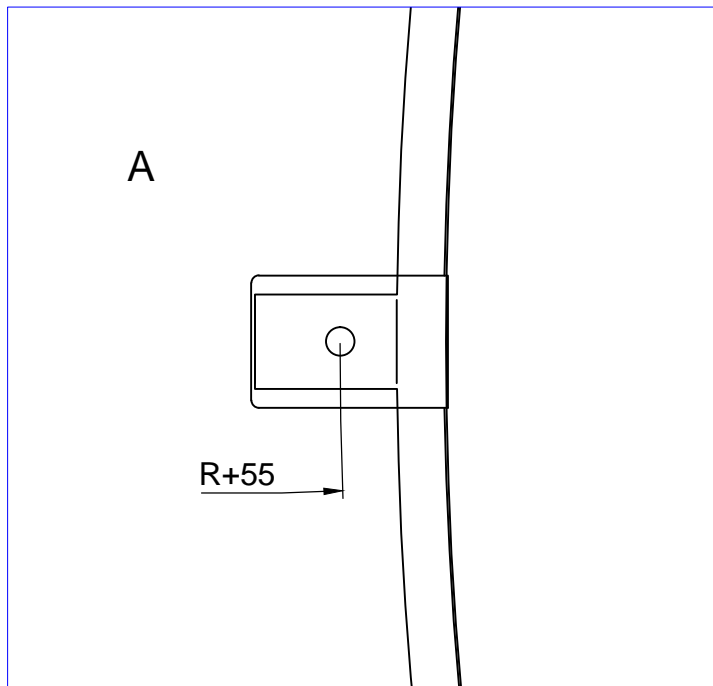

POSITION FROM CURVED WALL STUDS