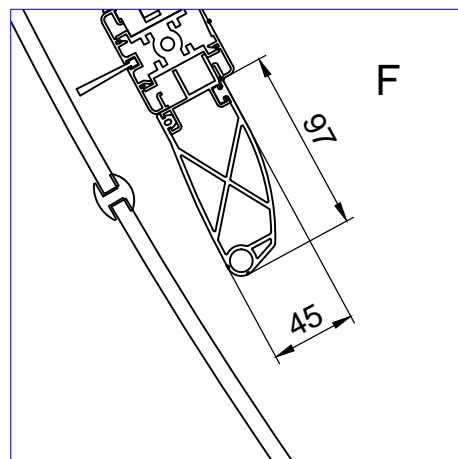

DRAWINGNUMBER <b>DUOTOUR</b>	REV. -	SHEET 1 / 6	WITHOUT SHOWCASE
DOORNUMBER <b>DTAT2403</b>	PROJECTNUMBER ---		
REV. BY MDG	29-1-2013		 © BOON EDAM    WWW.BOONEDAM.COM
DESCR. ----			
DRAWN ---	26-4-2010		FORMAT A3
CHECKED ----			UNITS MM
STATUS RELEASED			SCALE 1:50

**FOR INFORMATION**

Duotour

FOR INFORMATION			
Duotour			
DRAWINGNUMBER <b>DUOTOUR</b>	REV. -	SHEET 2 / 6	WITHOUT SHOWCASE
DOORNUMBER <b>DTAT2403</b>	PROJECTNUMBER ---		
REV. BY MDG	29-1-2013		
DESCR. ----			
DRAWN ---	26-4-2010		FORMAT A3
CHECKED ----			UNITS MM
STATUS RELEASED			SCALE 1:100 (1:4)

### FOR INFORMATION

Duotour			
DRAWINGNUMBER DUOTOUR	REV. -	SHEET 3 / 6	WITHOUT SHOWCASE
DOORNUMBER DTAT2403	PROJECTNUMBER ---		
REV. BY MDG	29-1-2013		
DESCR. ----			
DRAWN ---	26-4-2010		FORMAT A3
CHECKED ----			UNITS MM
STATUS RELEASED			SCALE 1:100 (1:4)