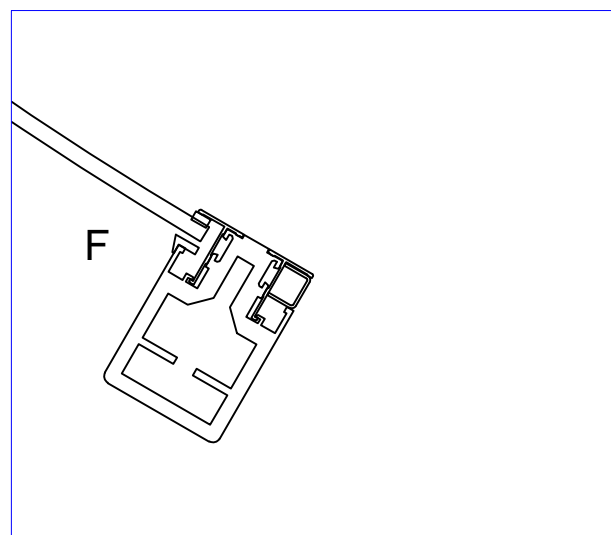

FOR INFORMATION			
Duotour			
DRAWINGNUMBER DUOTOUR	REV. -	SHEET 2 / 6	WITHOUT SHOWCASE
DOORNUMBER DTAT2403	PROJECTNUMBER ---		
REV. BY MDG	29-1-2013		
DESCR. ----			
DRAWN ---	26-4-2010		FORMAT A3
CHECKED ----			UNITS MM
STATUS RELEASED			SCALE 1:100 (1:4)

© BOON EDAM WWW.BOONEDAM.COM