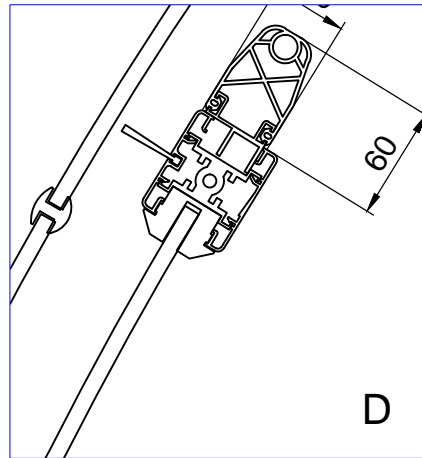

DOORWINGS

FOR INFORMATION

Duotour			
DRAWINGNUMBER DUOTOUR	REV. -	SHEET 3 / 6	WITHOUT SHOWCASE
DOORNUMBER DTAT2403	PROJECTNUMBER ---		
REV. BY MDG	29-1-2013		
DESCR. ----			
DRAWN ---	26-4-2010		FORMAT A3
CHECKED ----			UNITS MM
STATUS RELEASED			SCALE 1:100 (1:4)

© BOON EDAM WWW.BOONEDAM.COM