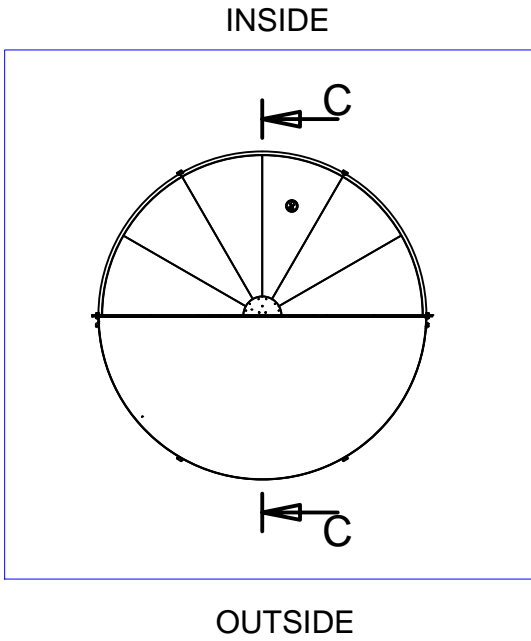

OUTSIDE

C-C

INSIDE

FOR INFORMATION			
Duotour			
DRAWINGNUMBER DUOTOUR	REV. -	SHEET 4 / 6	WITHOUT SHOWCASE
DOORNUMBER DTAT2403	PROJECTNUMBER ---		
REV. BY MDG	29-1-2013		
DESCR. ----	© BOON EDAM WWW.BOONEDAM.COM		
DRAWN ---	26-4-2010		FORMAT A3
CHECKED ----			UNITS MM
STATUS RELEASED			SCALE 1:100 (1:4)