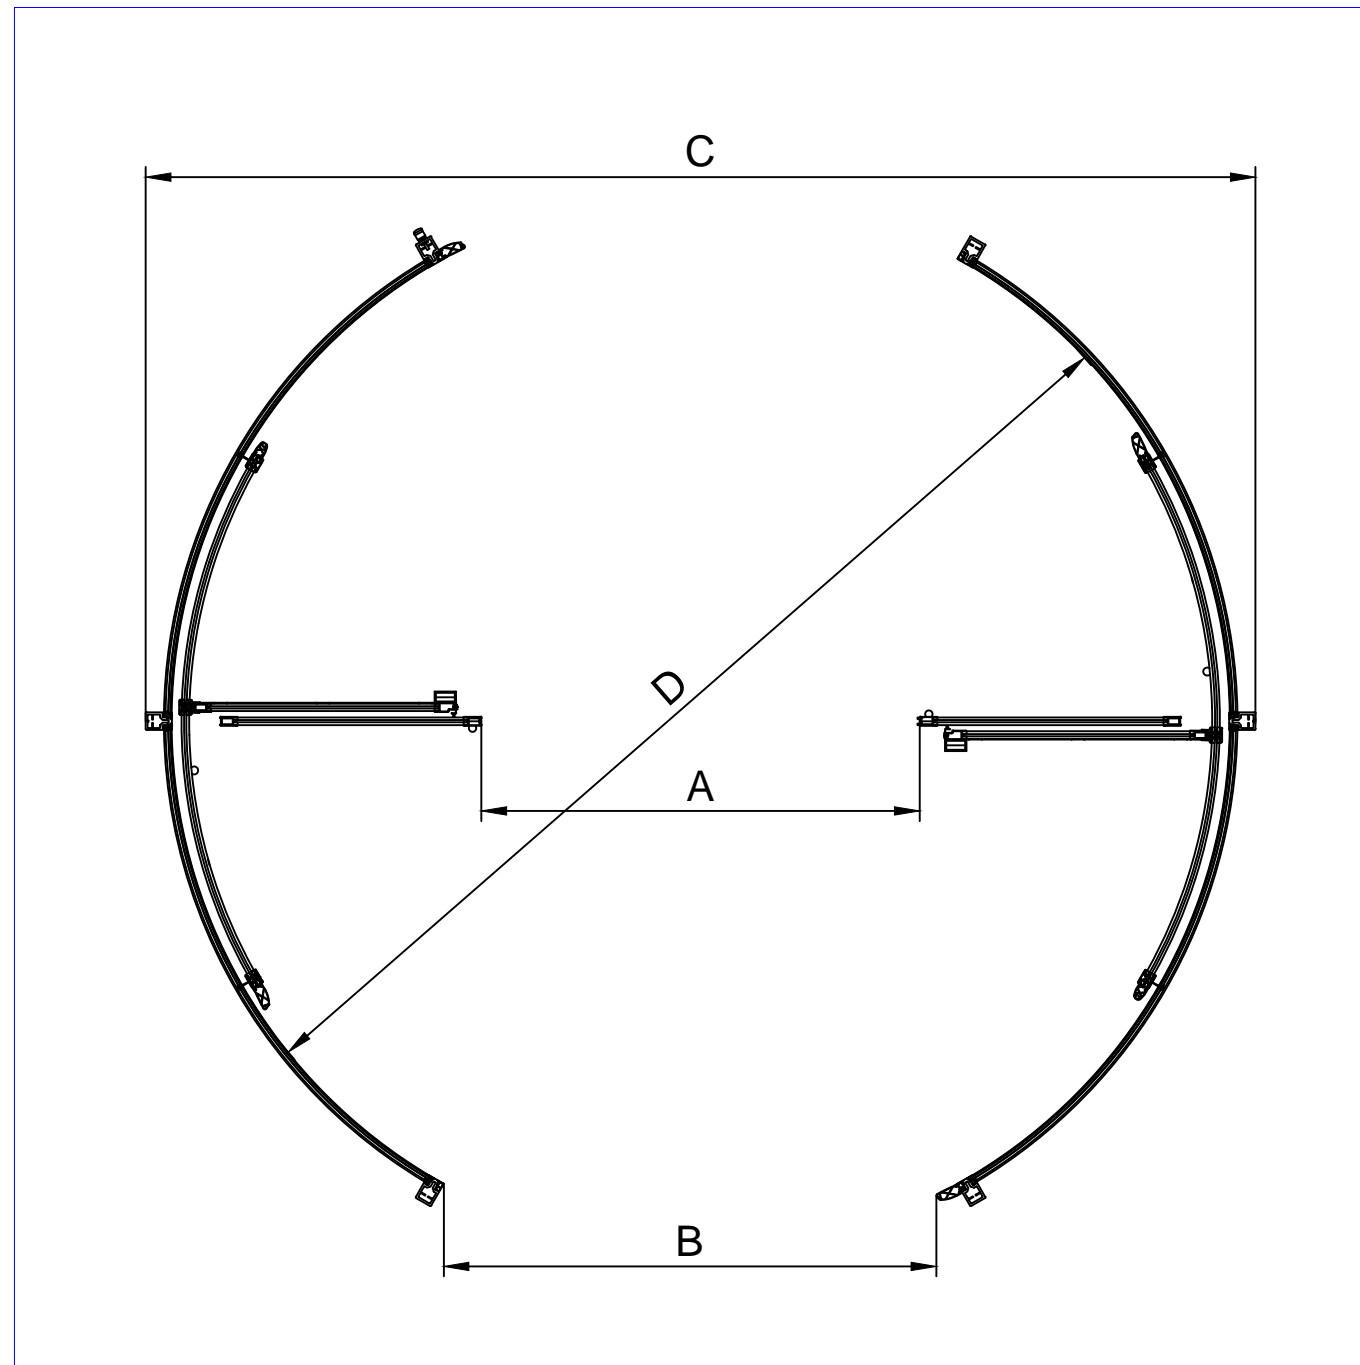

INSIDE

OUTSIDE

D	A	B	C
3600	1439	1654	3804
4200	1739	1954	4404
4800	2039	2254	5004
5400	2339	2554	5604

FOR INFORMATION

Duotour			
DRAWINGNUMBER DUOTOUR	REV. -	SHEET 5 / 6	WITHOUT SHOWCASE
DOORNUMBER DTAT2403	PROJECTNUMBER ---		
REV. BY MDG	29-1-2013		
DESCR. ----	© BOON EDAM WWW.BOONEDAM.COM		
DRAWN ---	26-4-2010		FORMAT A3
CHECKED ----			UNITS MM
STATUS RELEASED			SCALE 1:30