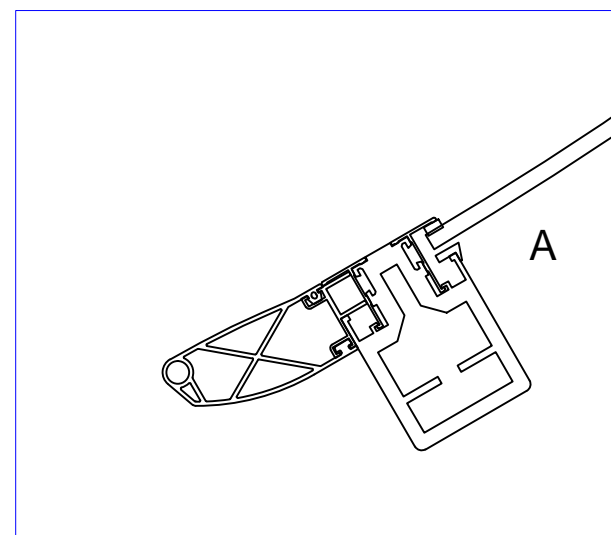

A-A  
INSIDE

OUTSIDE

B-B  
INSIDE

OUTSIDE

JUNCTIONS

OUTSIDE VIEW

CANOPY COVER

SIDE VIEW

DRAWINGNUMBER <b>DUOTOUR</b>	REV. -	SHEET 1 / 6	WITHOUT SHOWCASE
DOORNUMBER <b>DTAT2403</b>	PROJECTNUMBER ---		
REV. BY MDG	29-1-2013		 © BOON EDAM    WWW.BOONEDAM.COM
DESCR. ----			
DRAWN ---	26-4-2010		FORMAT A3
CHECKED ----			UNITS MM
STATUS RELEASED			SCALE 1:50

**FOR INFORMATION**

Duotour

FOR INFORMATION			
Duotour			
DRAWINGNUMBER <b>DUOTOUR</b>	REV. -	SHEET 2 / 6	WITHOUT SHOWCASE
DOORNUMBER <b>DTAT2403</b>	PROJECTNUMBER ---		
REV. BY MDG	29-1-2013		
DESCR. ----			
DRAWN ---	26-4-2010		FORMAT A3
CHECKED ----			UNITS MM
STATUS RELEASED			SCALE 1:100 (1:4)