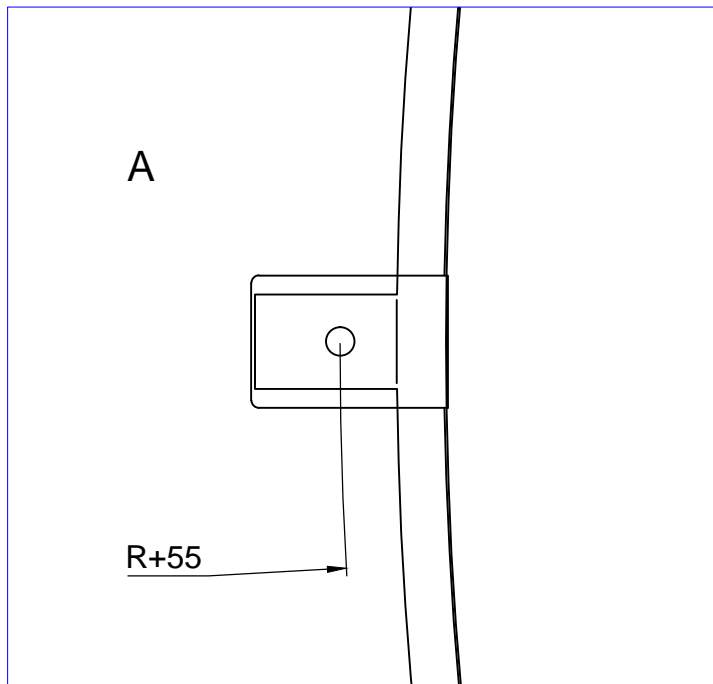

© BOON EDAM WWW.BOONEDAM.COM

OUTSIDE

C-C

INSIDE

FOR INFORMATION			
Duotour			
DRAWINGNUMBER DUOTOUR	REV. -	SHEET 4 / 6	WITHOUT SHOWCASE
DOORNUMBER DTAT2403	PROJECTNUMBER ---		
REV. BY MDG	29-1-2013		
DESCR. ----	© BOON EDAM WWW.BOONEDAM.COM		
DRAWN ---	26-4-2010		FORMAT A3
CHECKED ----			UNITS MM
STATUS RELEASED			SCALE 1:100 (1:4)

INSIDE

OUTSIDE

D	A	B	C
3600	1439	1654	3804
4200	1739	1954	4404
4800	2039	2254	5004
5400	2339	2554	5604

### FOR INFORMATION

Duotour			
DRAWINGNUMBER <b>DUOTOUR</b>	REV. -	SHEET 5 / 6	WITHOUT SHOWCASE
DOORNUMBER <b>DTAT2403</b>	PROJECTNUMBER ---		
REV. BY MDG	29-1-2013		
DESCR. ----	© BOON EDAM    WWW.BOONEDAM.COM		
DRAWN ---	26-4-2010		FORMAT A3
CHECKED ----			UNITS MM
STATUS RELEASED			SCALE 1:30

INSIDE  
OUTSIDE  
POSITION FROM CURVED WALL STUDS

OUTSIDE

INSIDE

NOT BY BOON EDAM BV

D-D

**FOR INFORMATION**

Duotour			
DRAWINGNUMBER	REV.	SHEET	WITHOUT SHOWCASE
DUOTOUR	-	6 / 6	
DOORNUMBER	PROJECTNUMBER		 © BOON EDAM WWW.BOONEDAM.COM
DTAT2403	---		
REV. BY MDG	29-1-2013		
DESCR.	----		© BOON EDAM WWW.BOONEDAM.COM
DRAWN	---	26-4-2010	FORMAT A3
CHECKED	----		UNITS MM
STATUS	RELEASED		SCALE 1:100 (1:4)