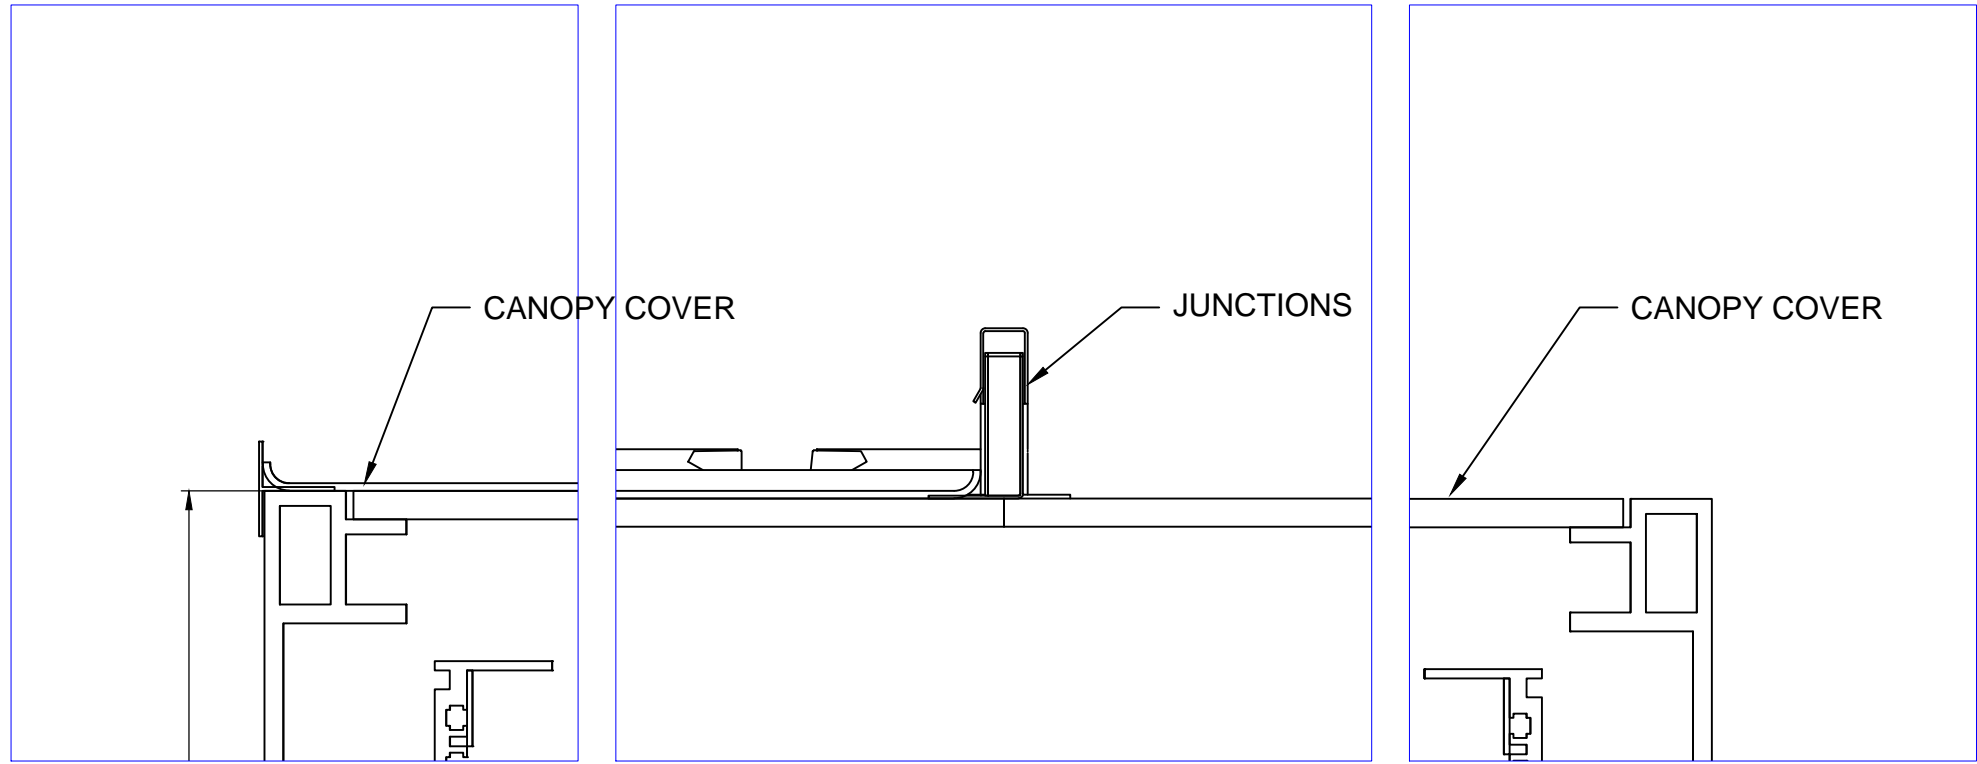

OUTSIDE

C-C

INSIDE

FOR INFORMATION			
Duotour			
DRAWINGNUMBER DUOTOUR	REV. -	SHEET 4 / 6	WITHOUT SHOWCASE
DOORNUMBER DTAT2403	PROJECTNUMBER ---		
REV. BY MDG	29-1-2013		
DESCR. ----	© BOON EDAM WWW.BOONEDAM.COM		
DRAWN ---	26-4-2010		FORMAT A3
CHECKED ----			UNITS MM
STATUS RELEASED			SCALE 1:100 (1:4)