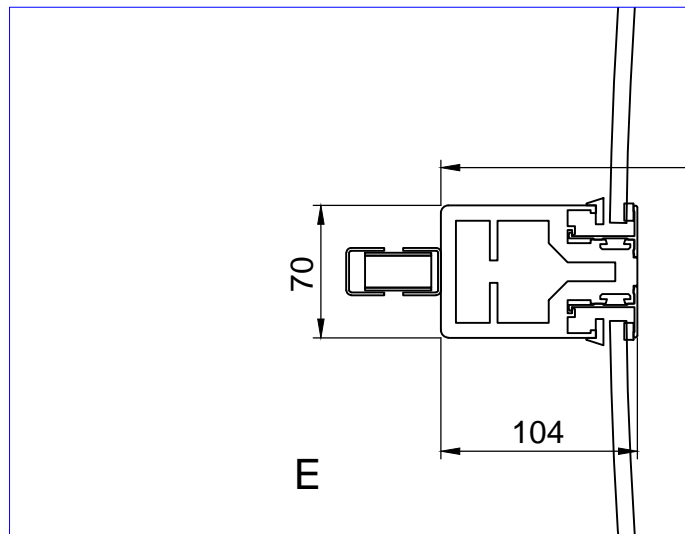

A-A  
INSIDE

OUTSIDE

B-B  
INSIDE

OUTSIDE

JUNCTIONS

OUTSIDE VIEW

CANOPY COVER

SIDE VIEW

DRAWINGNUMBER <b>DUOTOUR</b>	REV. -	SHEET 1 / 6	WITHOUT SHOWCASE
DOORNUMBER <b>DTAT2403</b>	PROJECTNUMBER ---		
REV. BY MDG	29-1-2013		 © BOON EDAM    WWW.BOONEDAM.COM
DESCR. ----			
DRAWN ---	26-4-2010		FORMAT A3
CHECKED ----			UNITS MM
STATUS RELEASED			SCALE 1:50

**FOR INFORMATION**

Duotour

FOR INFORMATION			
Duotour			
DRAWINGNUMBER <b>DUOTOUR</b>	REV. -	SHEET 2 / 6	WITHOUT SHOWCASE
DOORNUMBER <b>DTAT2403</b>	PROJECTNUMBER ---		
REV. BY MDG	29-1-2013		
DESCR. ----			
DRAWN ---	26-4-2010		FORMAT A3
CHECKED ----			UNITS MM
STATUS RELEASED			SCALE 1:100 (1:4)