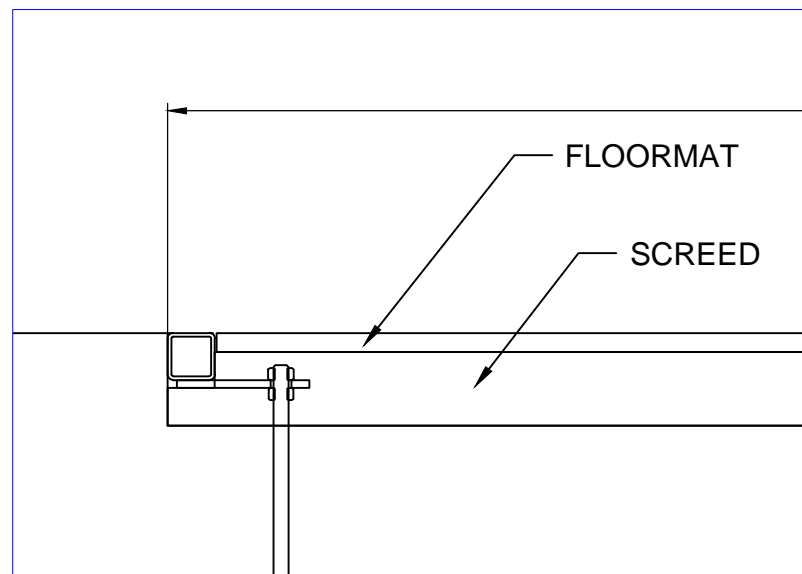

OUTSIDE

INSIDE

NOT BY BOON EDAM BV

D-D

FOR INFORMATION

Duotour			
DRAWINGNUMBER	REV.	SHEET	WITHOUT SHOWCASE
DUOTOUR	-	6 / 6	
DOORNUMBER	PROJECTNUMBER		 © BOON EDAM WWW.BOONEDAM.COM
DTAT2403	---		
REV. BY MDG	29-1-2013		
DESCR.	----		© BOON EDAM WWW.BOONEDAM.COM
DRAWN	---	26-4-2010	FORMAT A3
CHECKED	----		UNITS MM
STATUS	RELEASED		SCALE 1:100 (1:4)