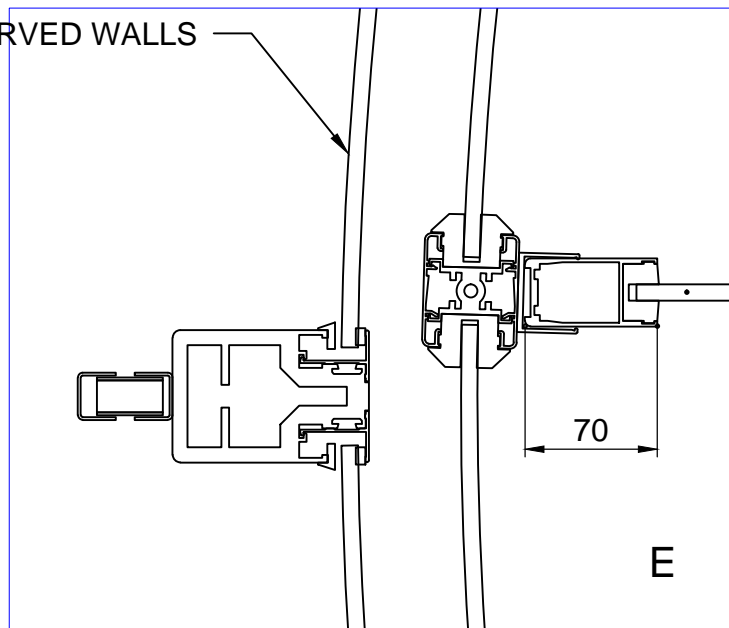

DOORWINGS

FOR INFORMATION

Duotour			
DRAWINGNUMBER DUOTOUR	REV. -	SHEET 3 / 6	WITHOUT SHOWCASE
DOORNUMBER DTAT2403	PROJECTNUMBER ---		
REV. BY MDG	29-1-2013		
DESCR. ----			
DRAWN ---	26-4-2010		FORMAT A3
CHECKED ----			UNITS MM
STATUS RELEASED			SCALE 1:100 (1:4)

© BOON EDAM WWW.BOONEDAM.COM