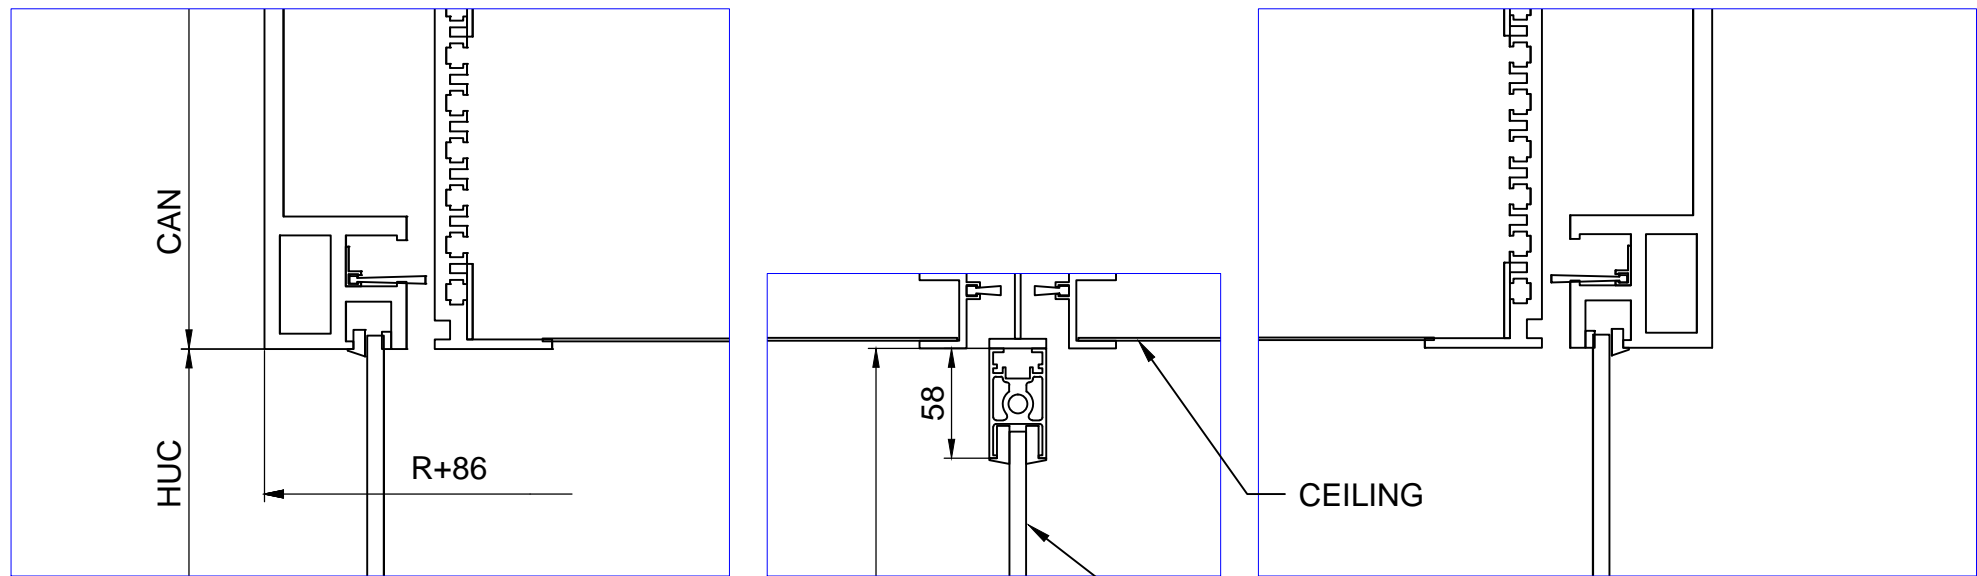

OUTSIDE

C-C

INSIDE

FOR INFORMATION			
Duotour			
DRAWINGNUMBER DUOTOUR	REV. -	SHEET 4 / 6	WITHOUT SHOWCASE
DOORNUMBER DTAT2403	PROJECTNUMBER ---		
REV. BY MDG	29-1-2013		
DESCR. ----	© BOON EDAM WWW.BOONEDAM.COM		
DRAWN ---	26-4-2010		FORMAT A3
CHECKED ----			UNITS MM
STATUS RELEASED			SCALE 1:100 (1:4)