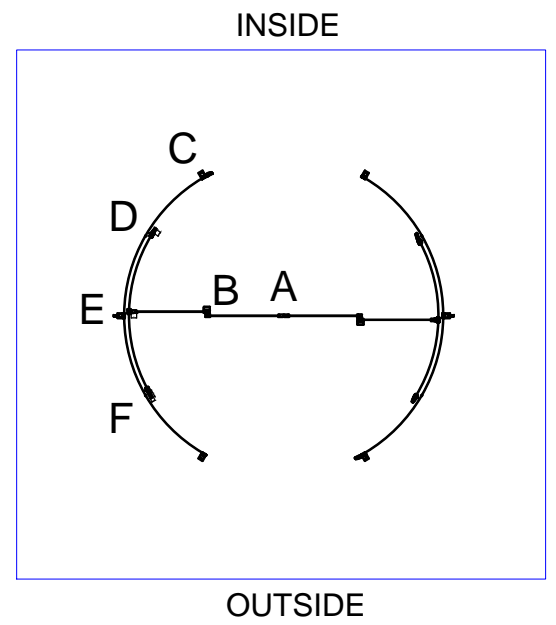

DOORWINGS

FOR INFORMATION

Duotour			
DRAWINGNUMBER DUOTOUR	REV. -	SHEET 3 / 6	WITHOUT SHOWCASE
DOORNUMBER DTAT2403	PROJECTNUMBER ---		
REV. BY MDG	29-1-2013		
DESCR. ----			
DRAWN ---	26-4-2010		FORMAT A3
CHECKED ----			UNITS MM
STATUS RELEASED			SCALE 1:100 (1:4)

© BOON EDAM WWW.BOONEDAM.COM