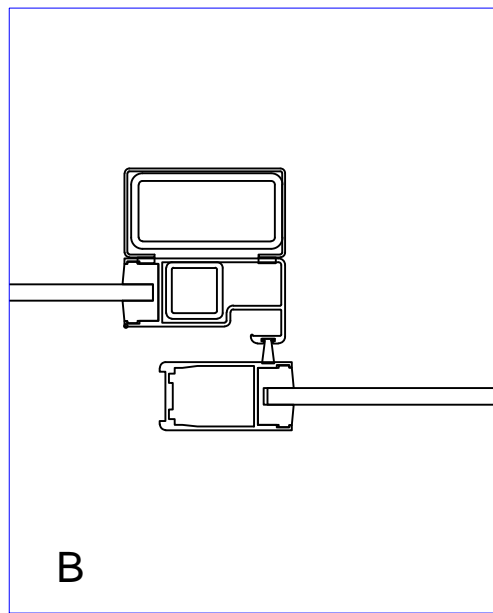

DOORWINGS

FOR INFORMATION

Duotour			
DRAWINGNUMBER DUOTOUR	REV. -	SHEET 3 / 6	WITHOUT SHOWCASE
DOORNUMBER DTAT2403	PROJECTNUMBER ---		
REV. BY MDG	29-1-2013		
DESCR. ----			
DRAWN ---	26-4-2010		FORMAT A3
CHECKED ----			UNITS MM
STATUS RELEASED			SCALE 1:100 (1:4)

© BOON EDAM WWW.BOONEDAM.COM