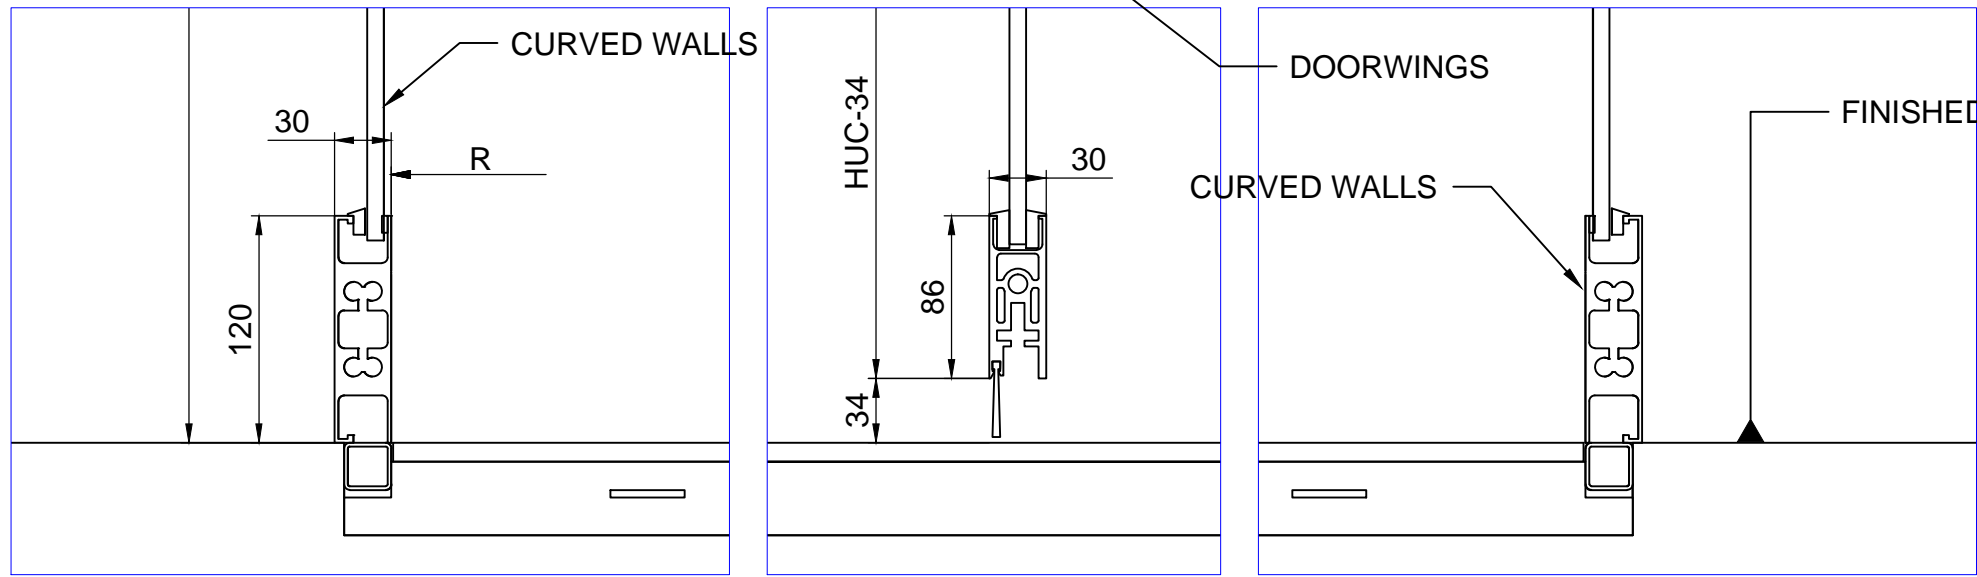

OUTSIDE

C-C

INSIDE

FOR INFORMATION			
Duotour			
DRAWINGNUMBER DUOTOUR	REV. -	SHEET 4 / 6	WITHOUT SHOWCASE
DOORNUMBER DTAT2403	PROJECTNUMBER ---		
REV. BY MDG	29-1-2013		
DESCR. ----	© BOON EDAM WWW.BOONEDAM.COM		
DRAWN ---	26-4-2010		FORMAT A3
CHECKED ----			UNITS MM
STATUS RELEASED			SCALE 1:100 (1:4)