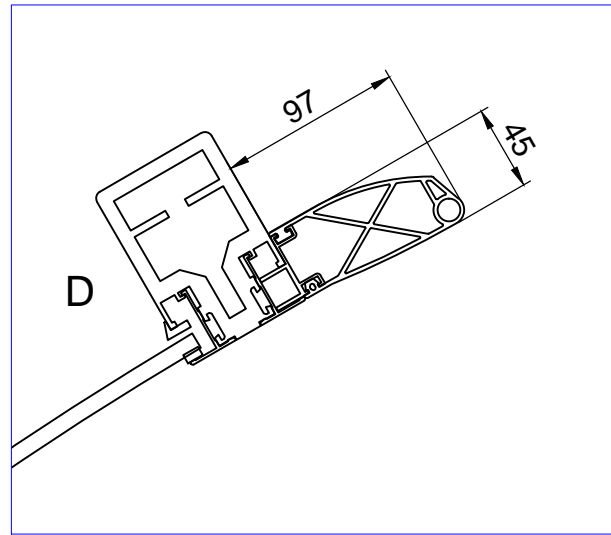

A-A  
INSIDE

OUTSIDE

B-B  
INSIDE

OUTSIDE

JUNCTIONS

OUTSIDE VIEW

CANOPY COVER

SIDE VIEW

DRAWINGNUMBER <b>DUOTOUR</b>	REV. -	SHEET 1 / 6	WITHOUT SHOWCASE
DOORNUMBER <b>DTAT2403</b>	PROJECTNUMBER ---		
REV. BY MDG	29-1-2013		 © BOON EDAM    WWW.BOONEDAM.COM
DESCR. ----			
DRAWN ---	26-4-2010		FORMAT A3
CHECKED ----			UNITS MM
STATUS RELEASED			SCALE 1:50

**FOR INFORMATION**

Duotour

FOR INFORMATION			
Duotour			
DRAWINGNUMBER <b>DUOTOUR</b>	REV. -	SHEET 2 / 6	WITHOUT SHOWCASE
DOORNUMBER <b>DTAT2403</b>	PROJECTNUMBER ---		
REV. BY MDG	29-1-2013		
DESCR. ----			
DRAWN ---	26-4-2010		FORMAT A3
CHECKED ----			UNITS MM
STATUS RELEASED			SCALE 1:100 (1:4)