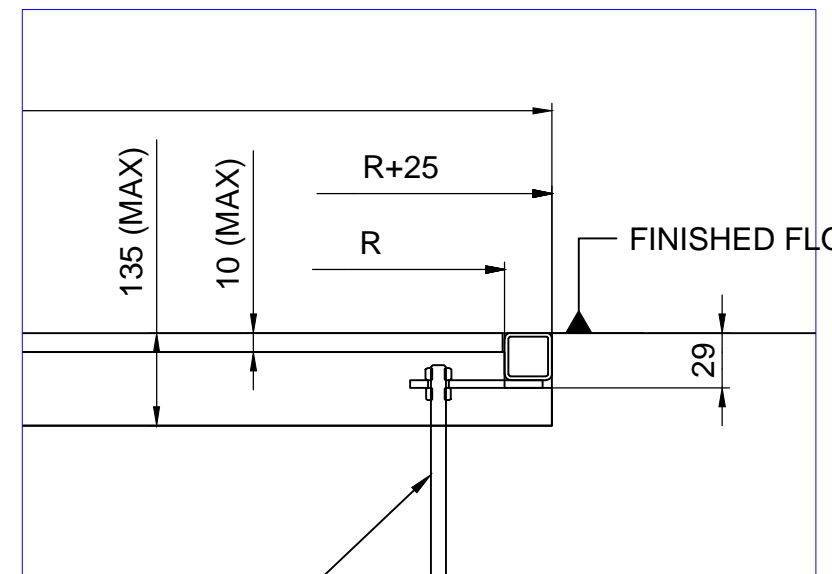

OUTSIDE

INSIDE

NOT BY BOON EDAM BV

D-D

FOR INFORMATION

Duotour			
DRAWINGNUMBER	REV.	SHEET	WITHOUT SHOWCASE
DUOTOUR	-	6 / 6	
DOORNUMBER	PROJECTNUMBER		 © BOON EDAM WWW.BOONEDAM.COM
DTAT2403	---		
REV. BY MDG	29-1-2013		
DESCR.	----		© BOON EDAM WWW.BOONEDAM.COM
DRAWN	---	26-4-2010	FORMAT A3
CHECKED	----		UNITS MM
STATUS	RELEASED		SCALE 1:100 (1:4)